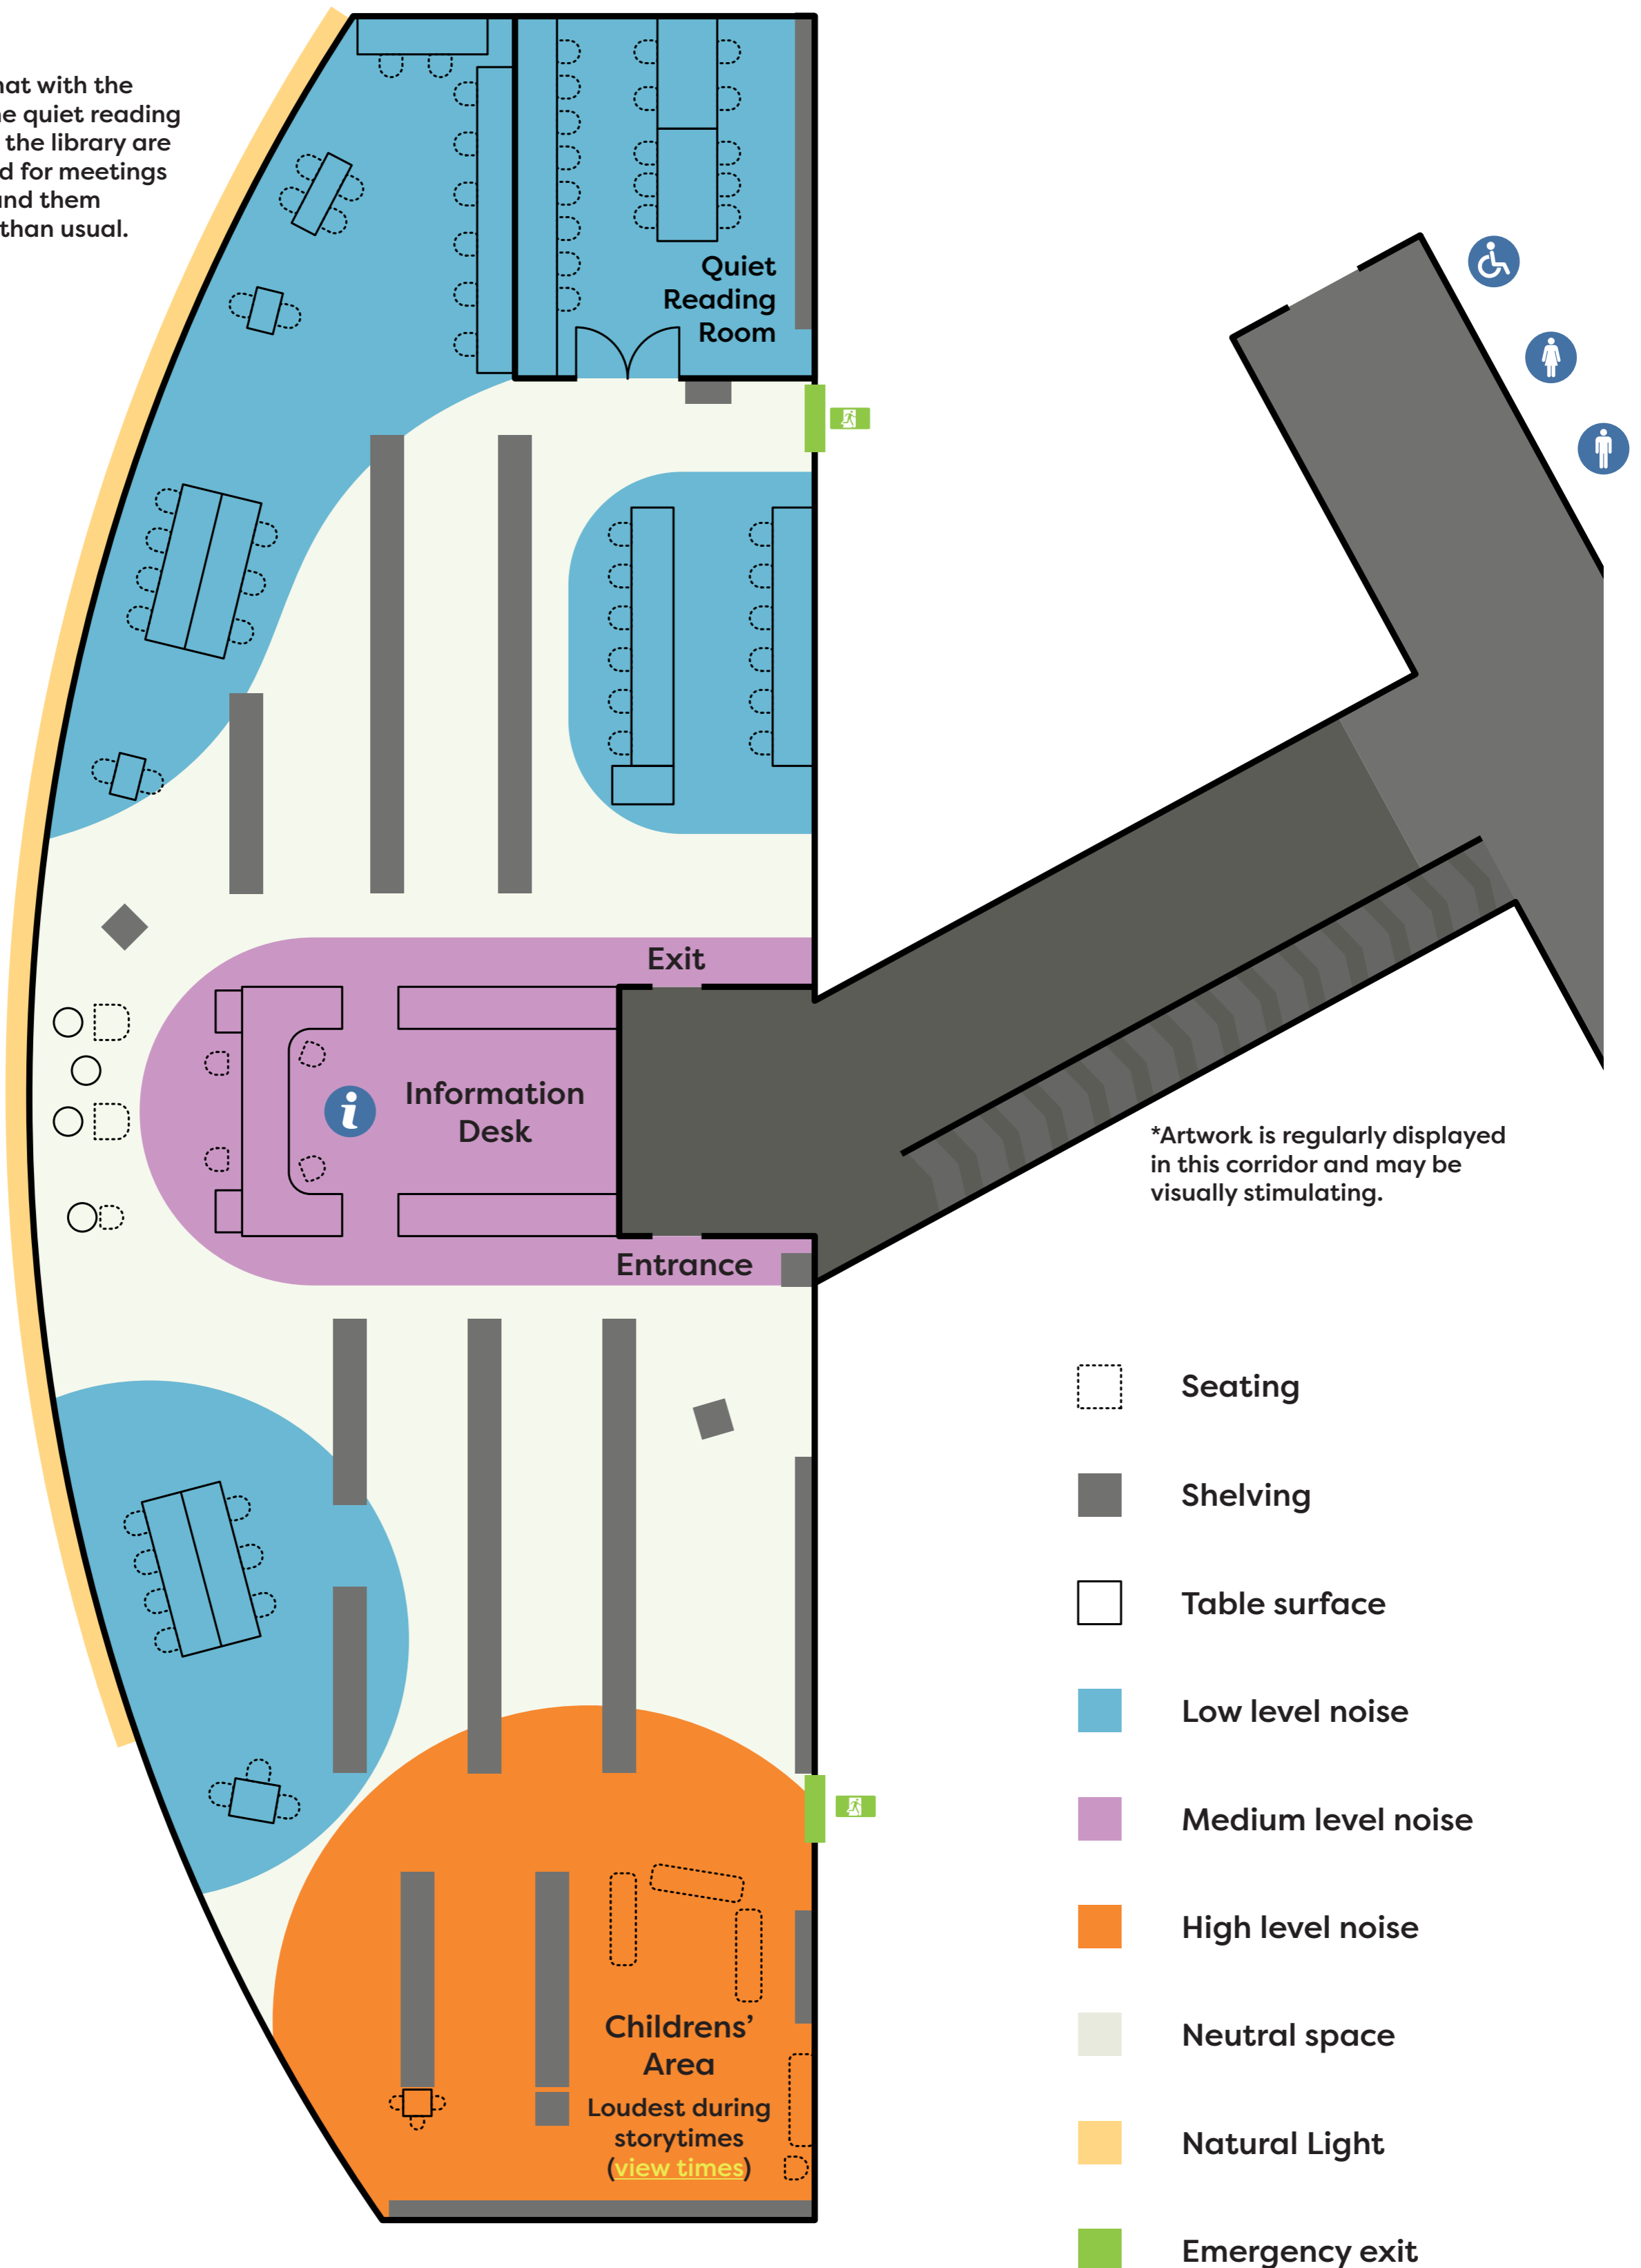

Wheelers Hill Library Sensory Map

*Please note that with the exception of the quiet reading room, tables in the library are sometimes used for meetings and areas around them may be louder than usual.

*Please note that seating configurations are not permanent and may be subject to change.