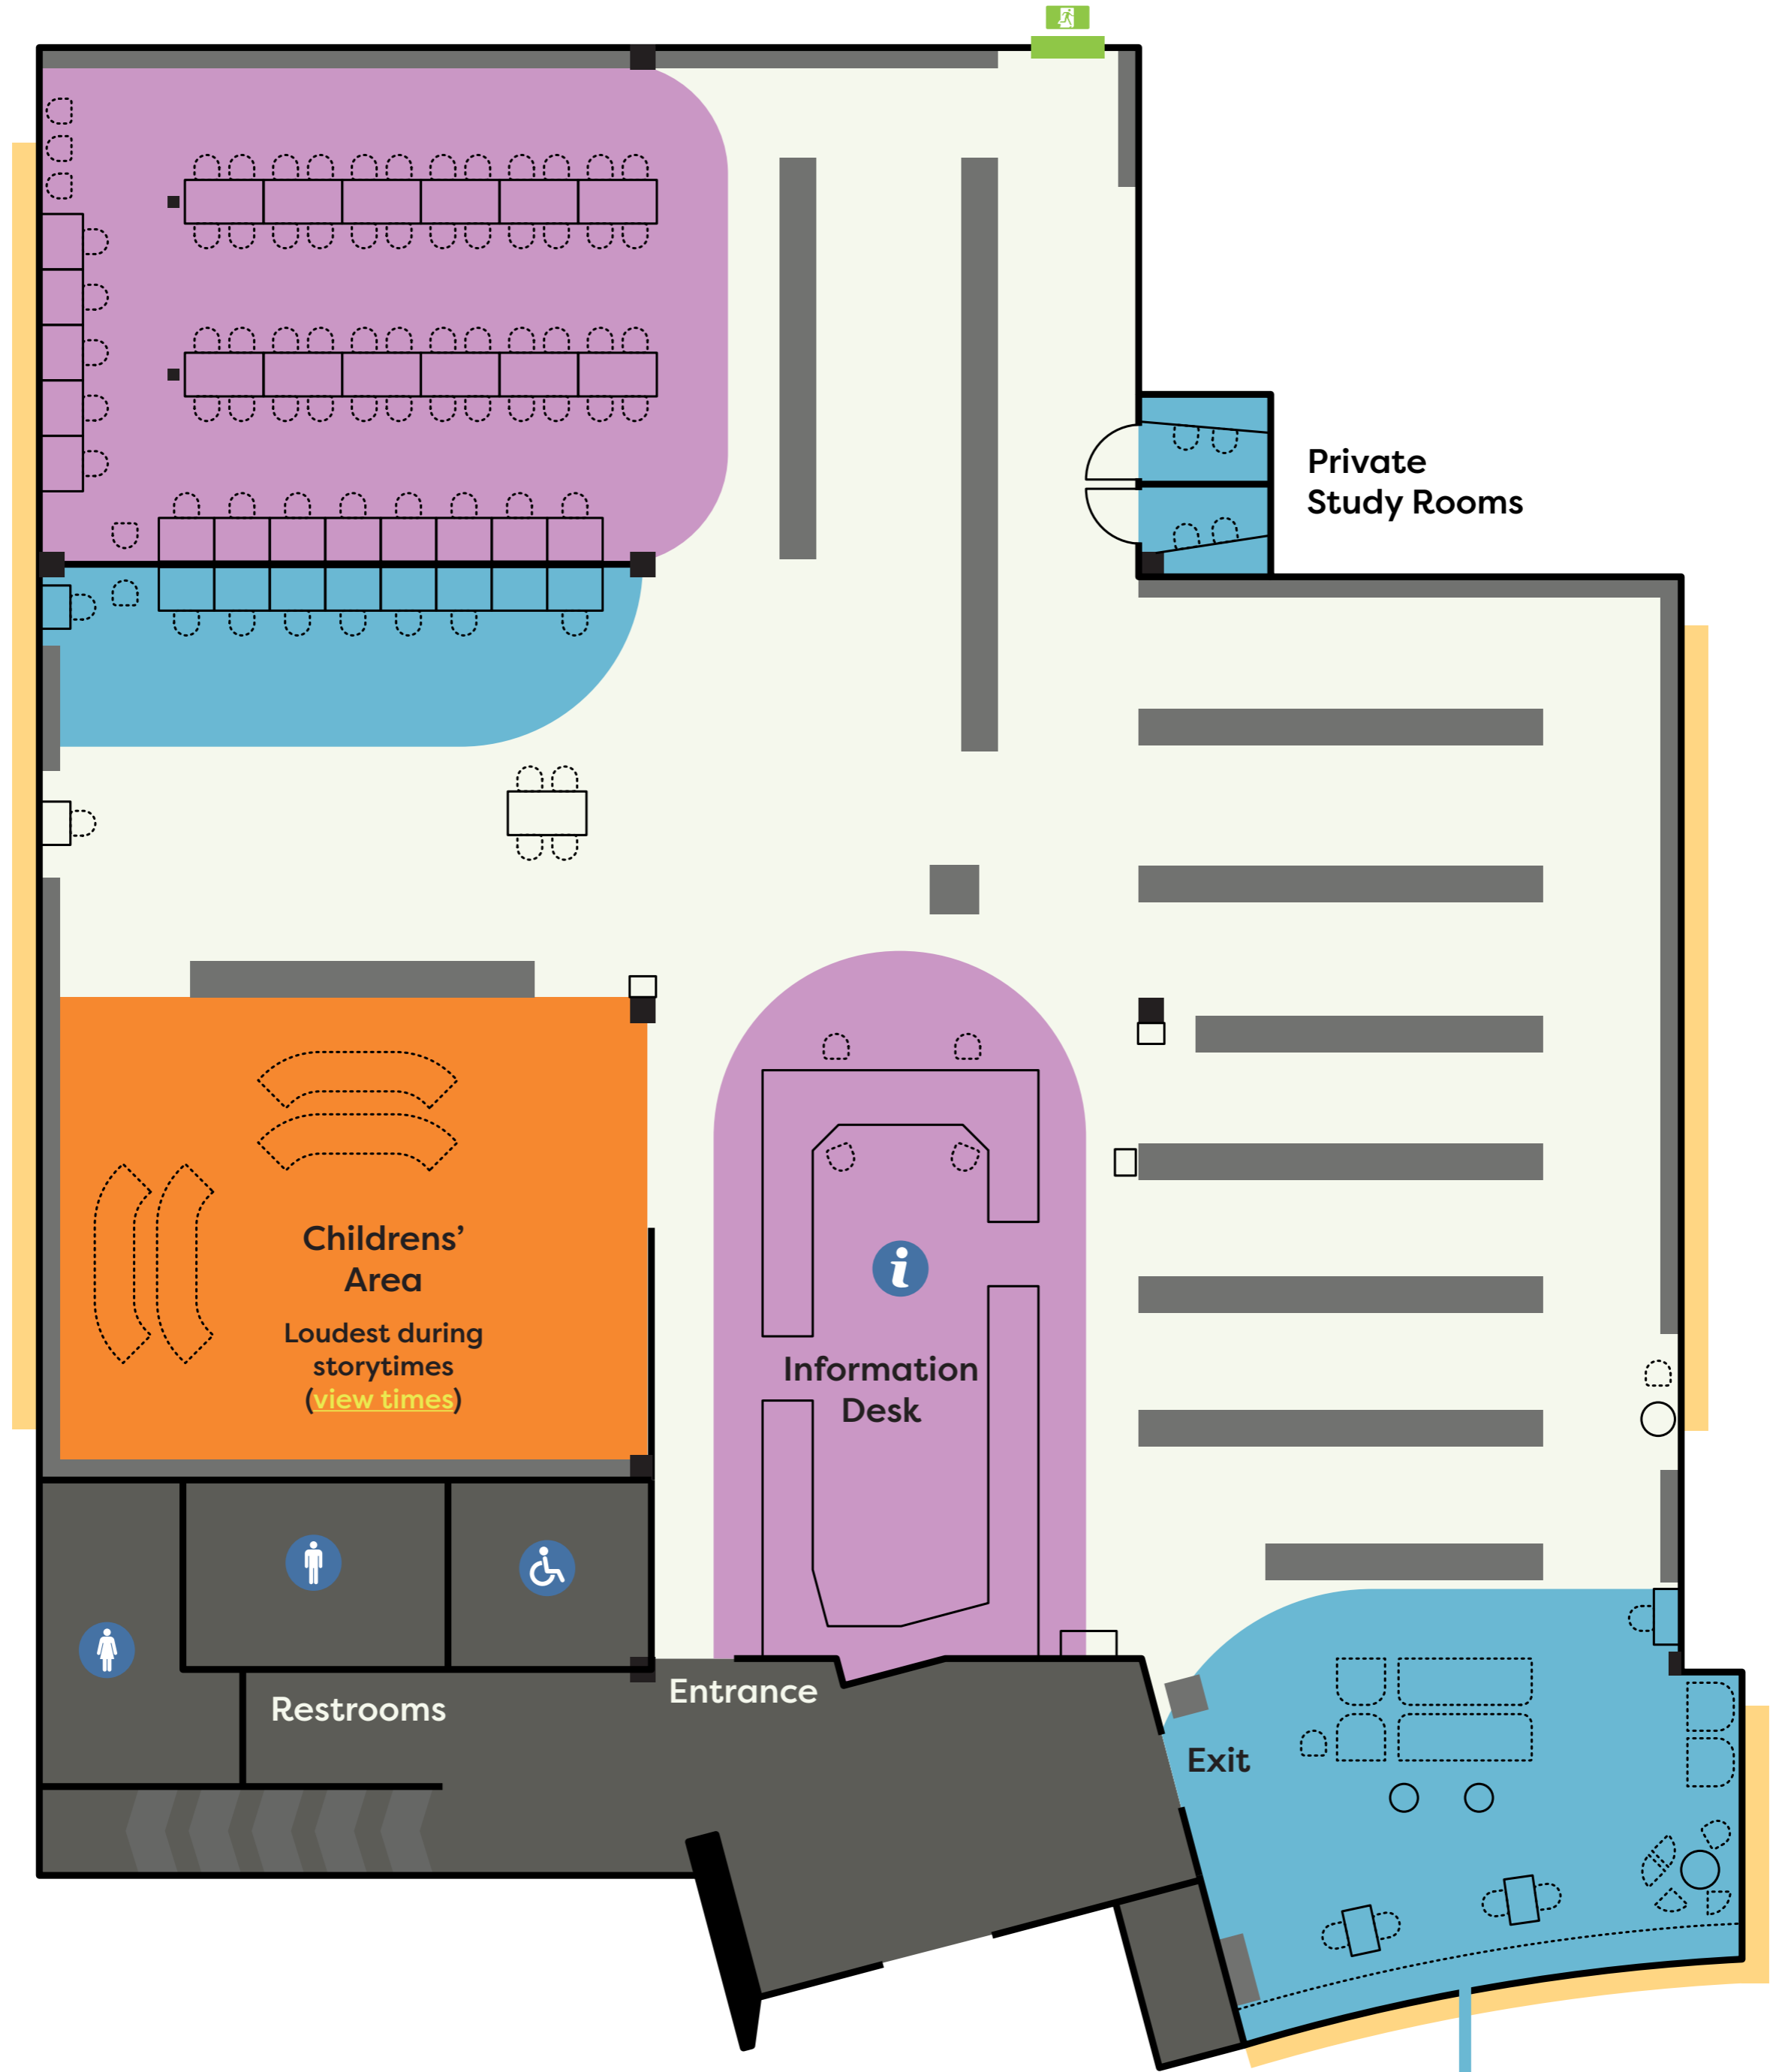

Mount Waverley Library Sensory Map

- | | | | |
|---|-----------------|---|--------------------|
|  | Seating |  | Medium level noise |
|  | Shelving |  | High level noise |
|  | Table surface |  | Neutral space |
|  | Low level noise |  | Natural Light |
| | |  | Emergency exit |

*Please note that this area is sometimes reserved for events and may be louder than normal.

*Please note that seating configurations are not permanent and may be subject to change.