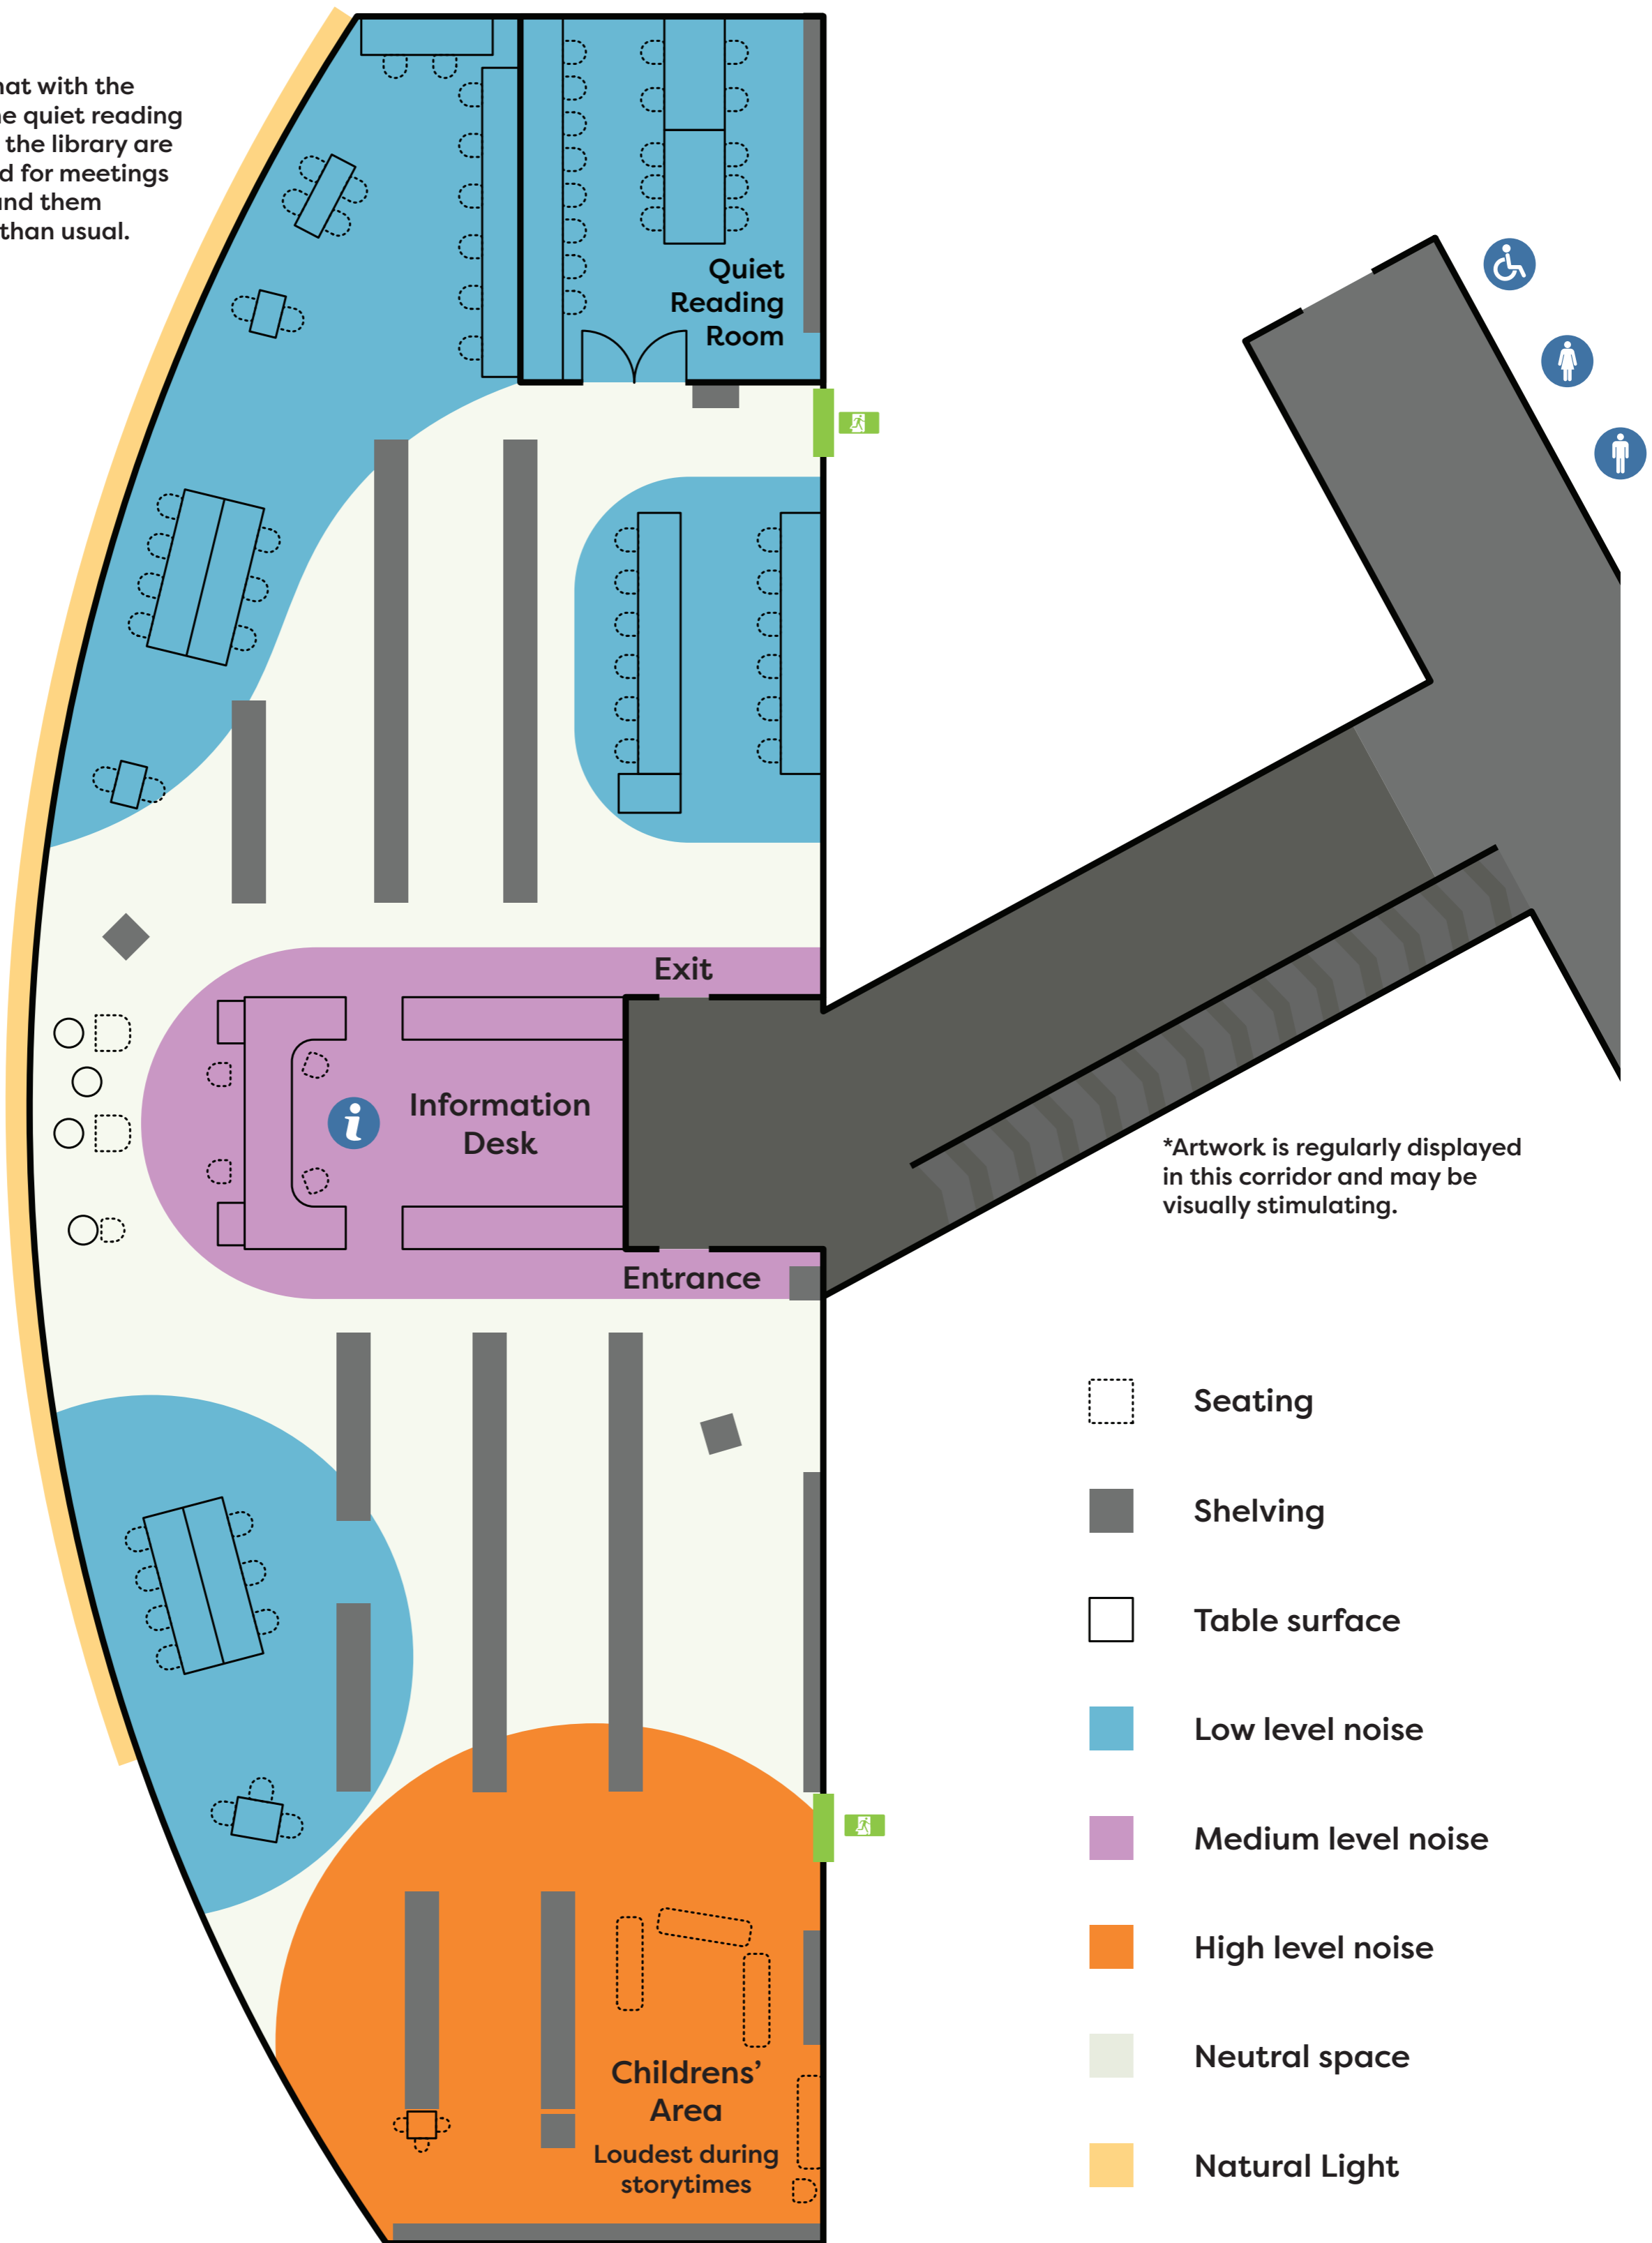

Wheelers Hill Library Sensory Map

*Please note that with the exception of the quiet reading room, tables in the library are sometimes used for meetings and areas around them may be louder than usual.

*Artwork is regularly displayed in this corridor and may be visually stimulating.

-  Seating
-  Shelving
-  Table surface
-  Low level noise
-  Medium level noise
-  High level noise
-  Neutral space
-  Natural Light
-  Emergency exit

*Please note that seating configurations are not permanent and may be subject to change.