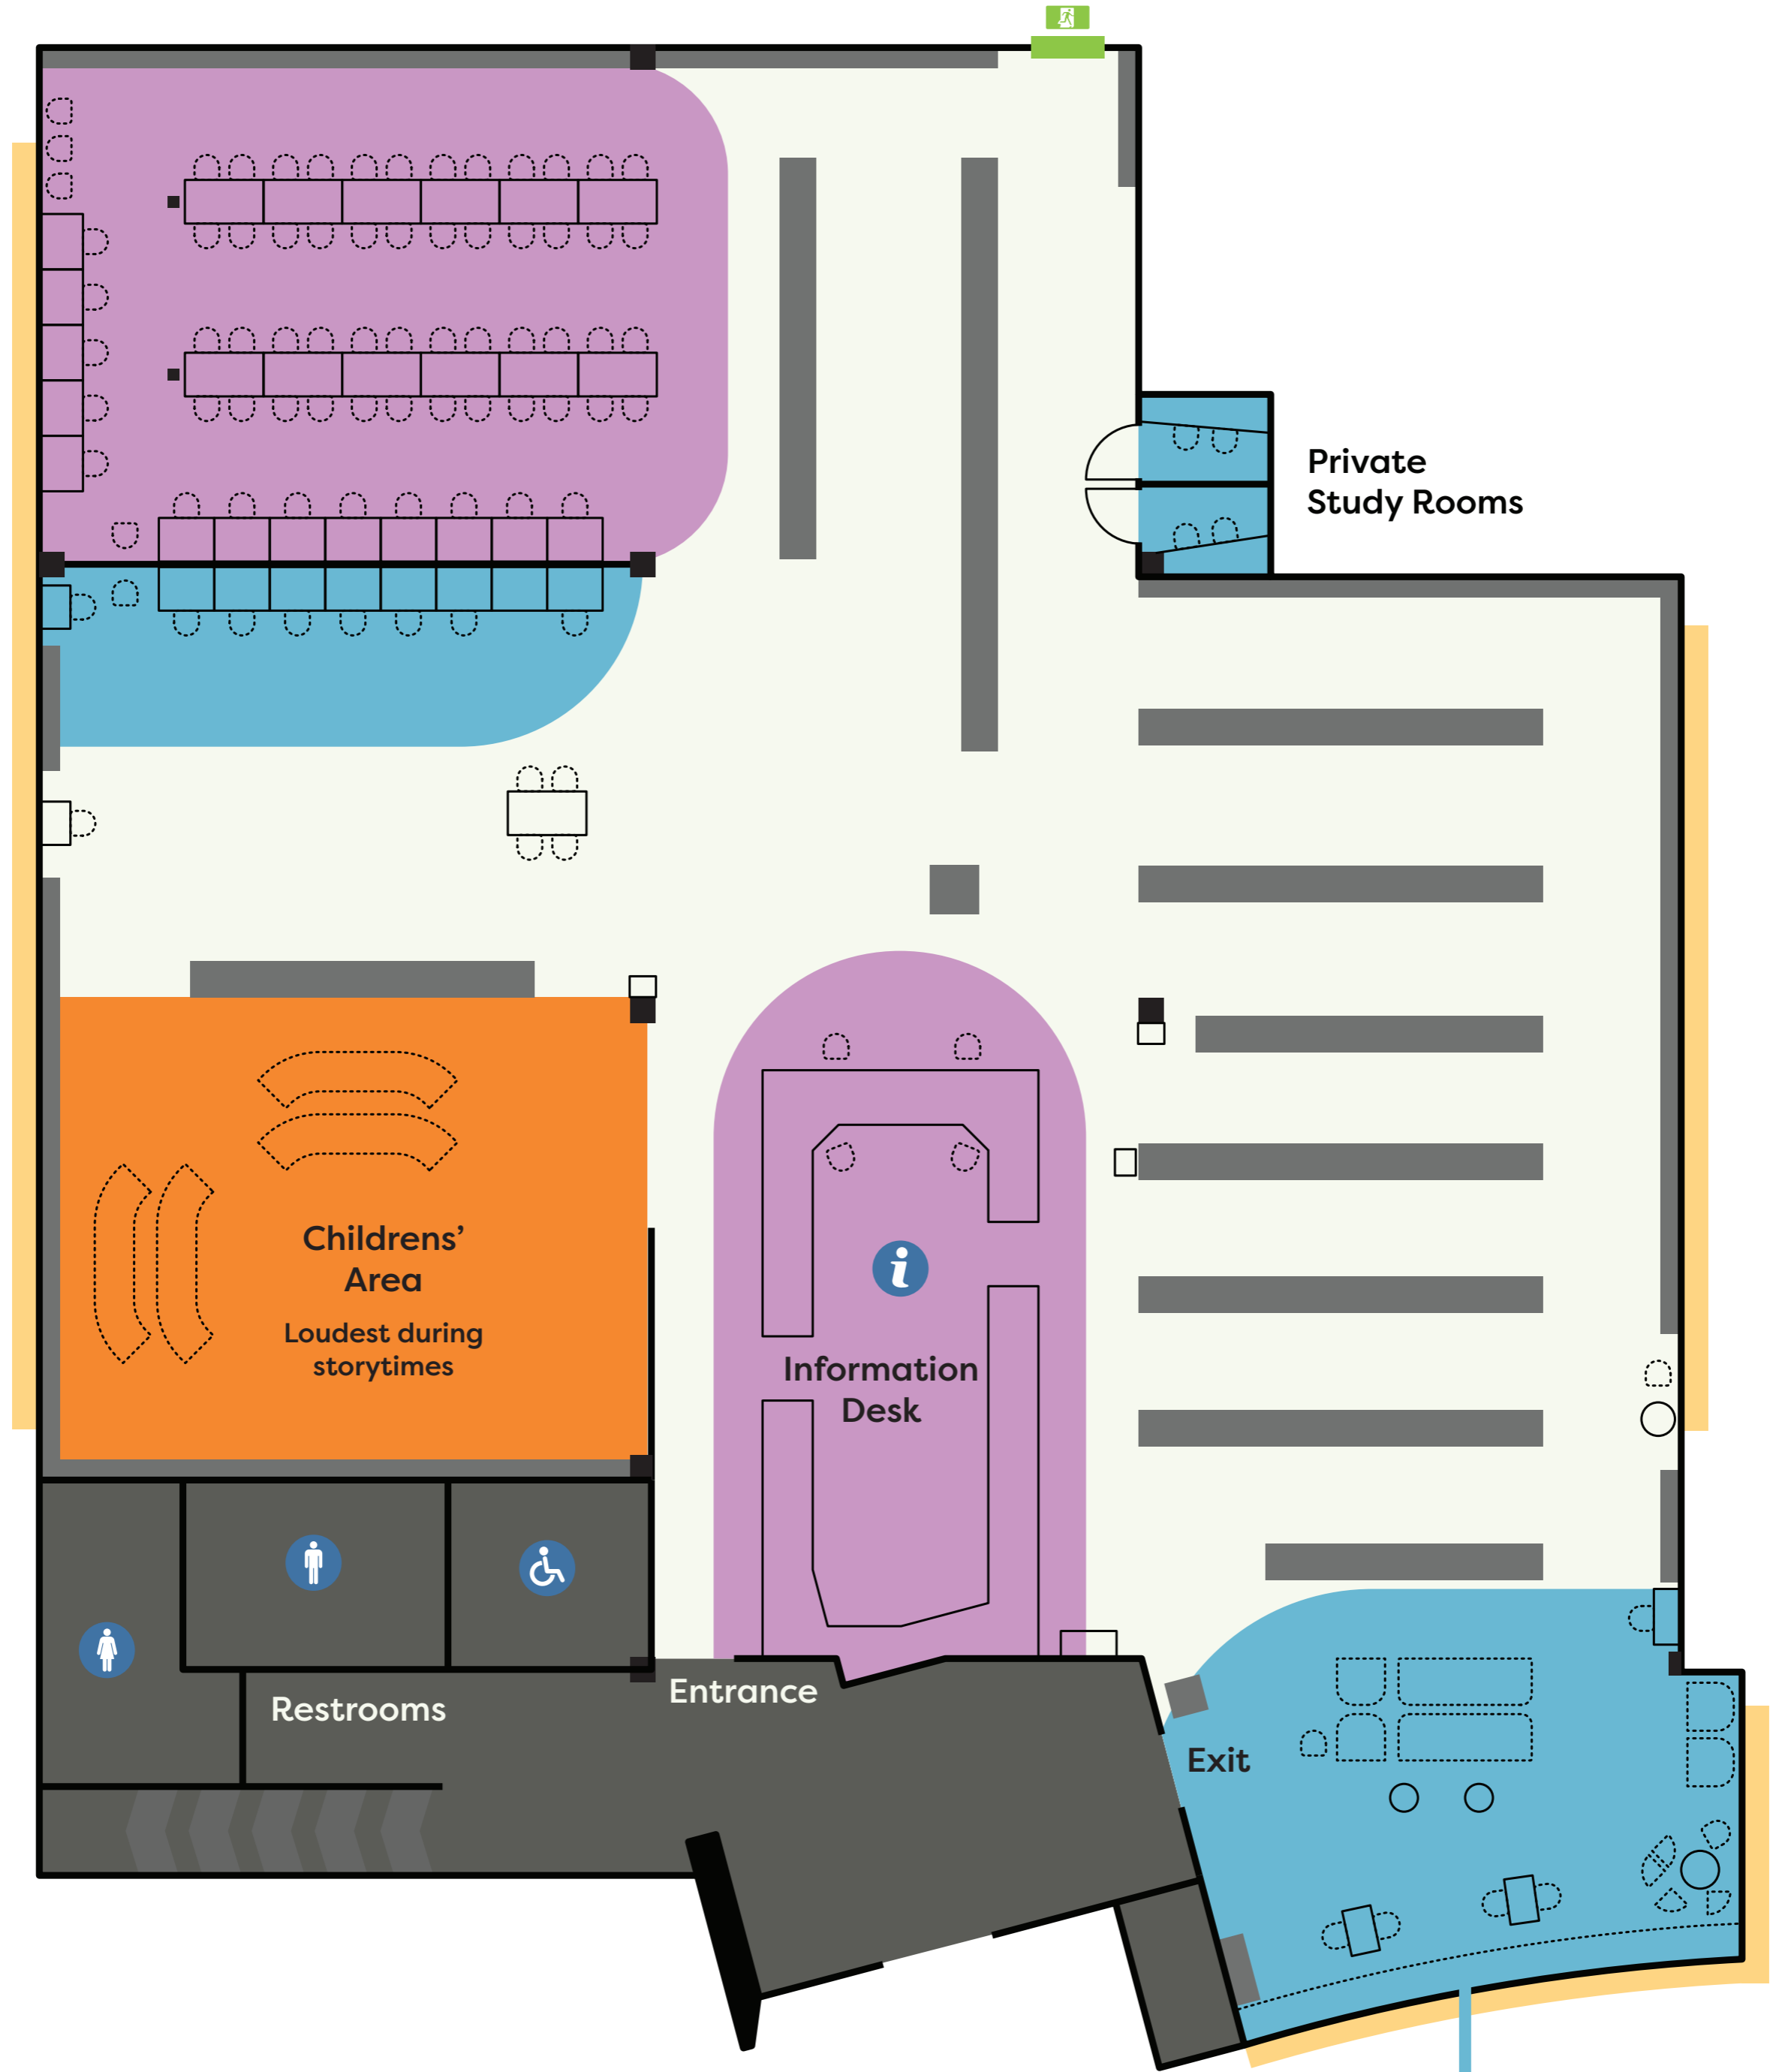

# Mount Waverley Library Sensory Map

- Seating
- Shelving
- Table surface
- Low level noise
- Medium level noise
- High level noise
- Neutral space
- Natural Light
- Emergency exit

\*Please note that this area is sometimes reserved for events and may be louder than normal.

\*Please note that seating configurations are not permanent and may be subject to change.