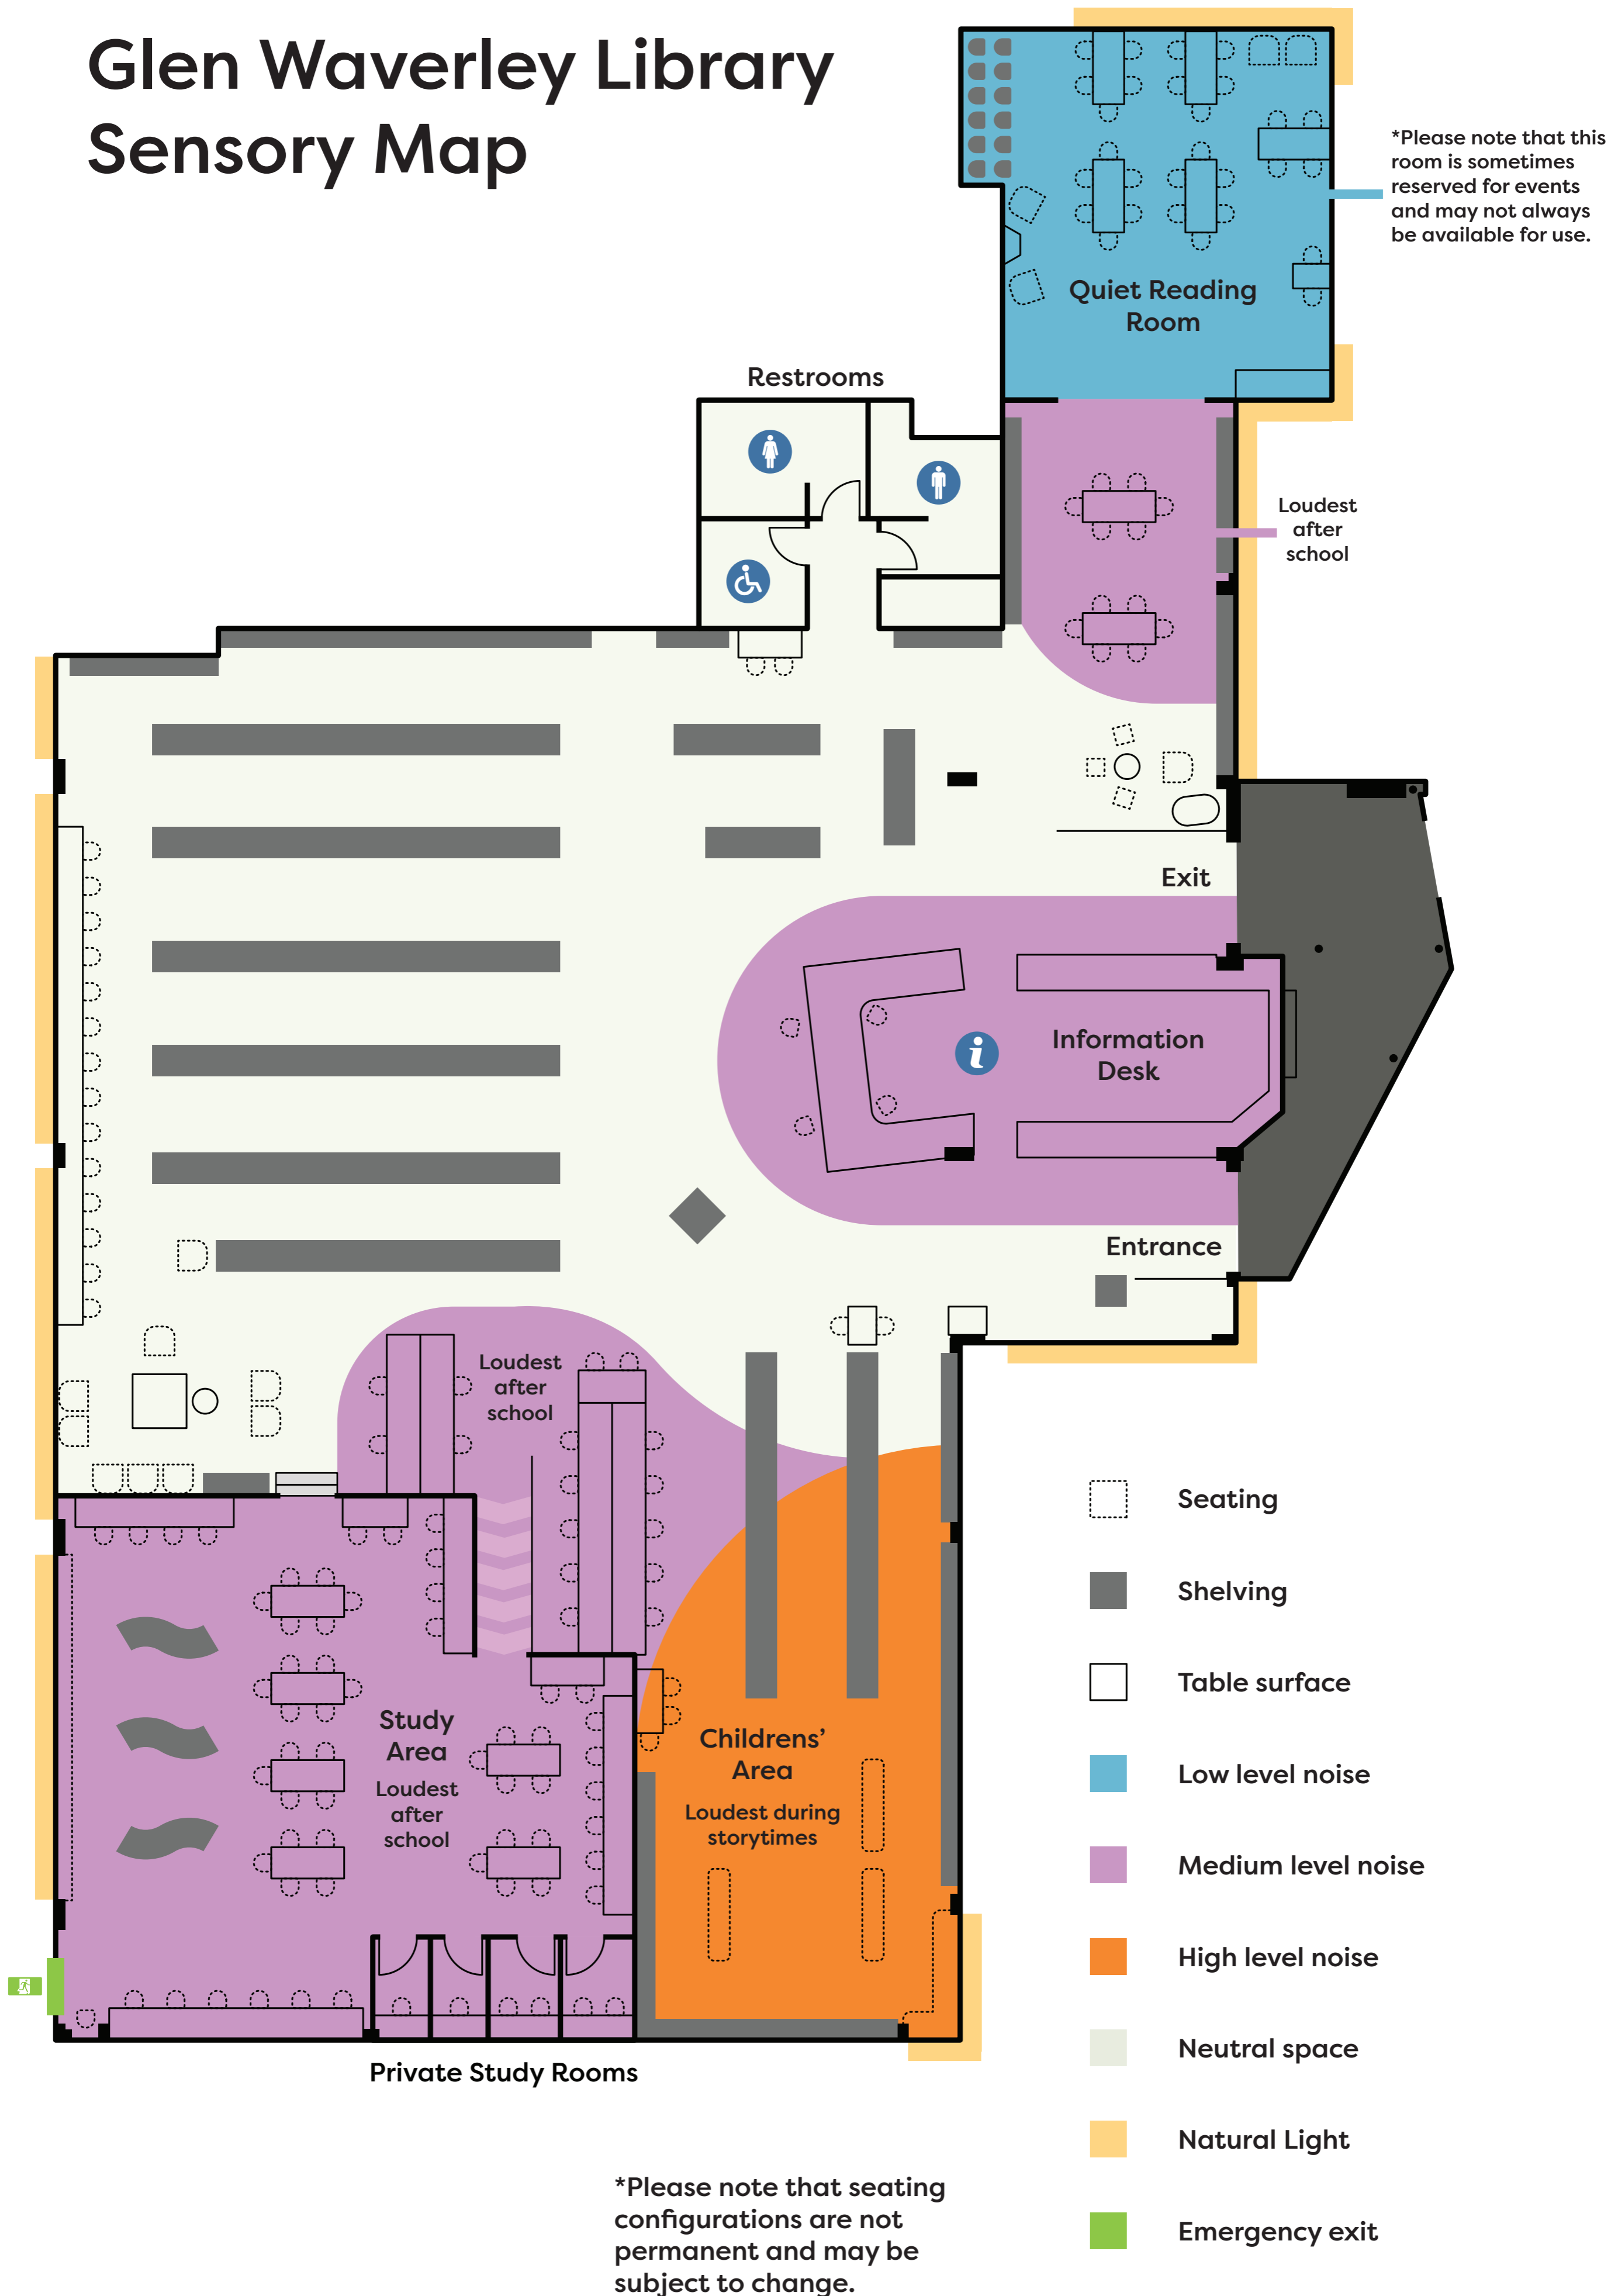

# Oakleigh Library Sensory Map

-  Seating
-  Shelving
-  Table surface
-  Low level noise
-  Medium level noise
-  High level noise
-  Neutral space
-  Natural Light
-  Emergency exit

\*Please note that seating configurations are not permanent and may be subject to change.

# Clayton Library Sensory Map

# Mulgrave Library Sensory Map

Entrance

Public Access  
Computers

\*Please note that seating area is sometimes used for events and may have elevated noise levels.

Kitchenette

Library

Reading Nook

Information Desk

# Mount Waverley Library Sensory Map

- |   |                 |   |                    |
|---|-----------------|---|--------------------|
|  | Seating         |  | Medium level noise |
|  | Shelving        |  | High level noise   |
|  | Table surface   |  | Neutral space      |
|  | Low level noise |  | Natural Light      |
|   |                 |  | Emergency exit     |