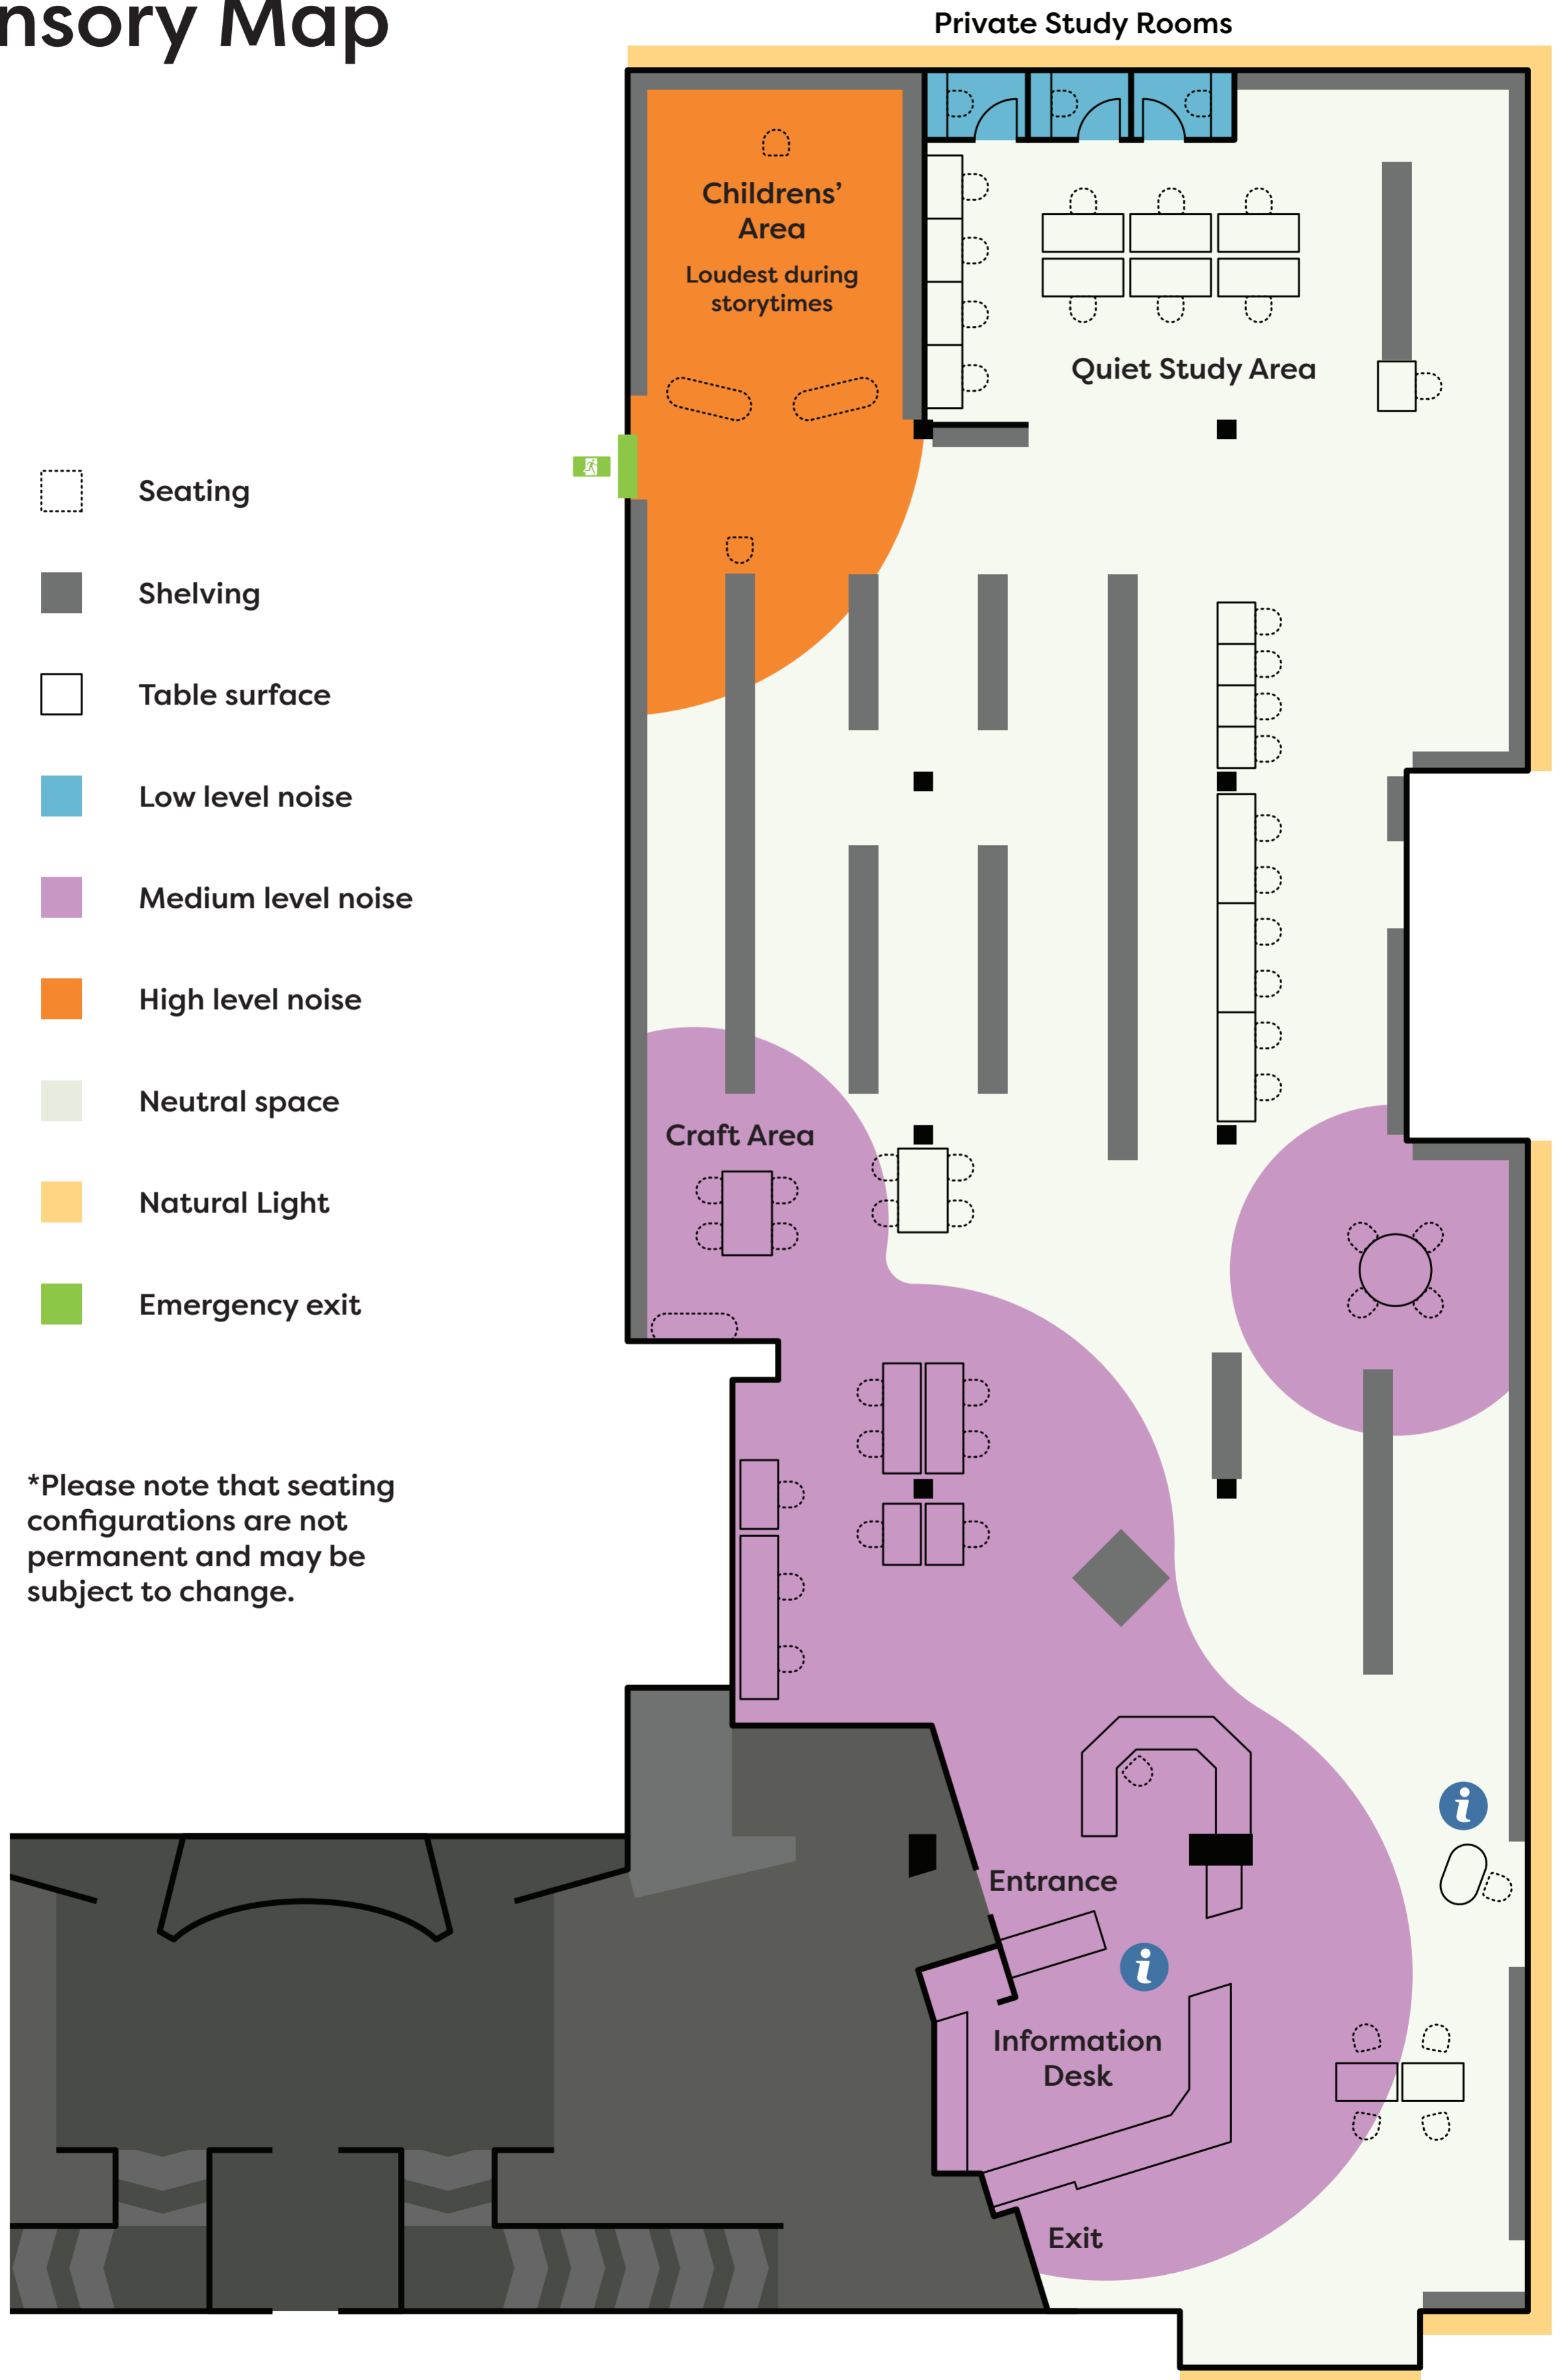

# Oakleigh Library Sensory Map

-  Seating
-  Shelving
-  Table surface
-  Low level noise
-  Medium level noise
-  High level noise
-  Neutral space
-  Natural Light
-  Emergency exit

\*Please note that seating configurations are not permanent and may be subject to change.

# Clayton Library Sensory Map

# Mulgrave Library Sensory Map

Entrance

Public Access  
Computers

\*Please note that seating area is sometimes used for events and may have elevated noise levels.

Kitchenette

Library

Reading Nook

Information Desk

# Mount Waverley Library Sensory Map

- |   |                 |   |                    |
|---|-----------------|---|--------------------|
|  | Seating         |  | Medium level noise |
|  | Shelving        |  | High level noise   |
|  | Table surface   |  | Neutral space      |
|  | Low level noise |  | Natural Light      |
|   |                 |  | Emergency exit     |