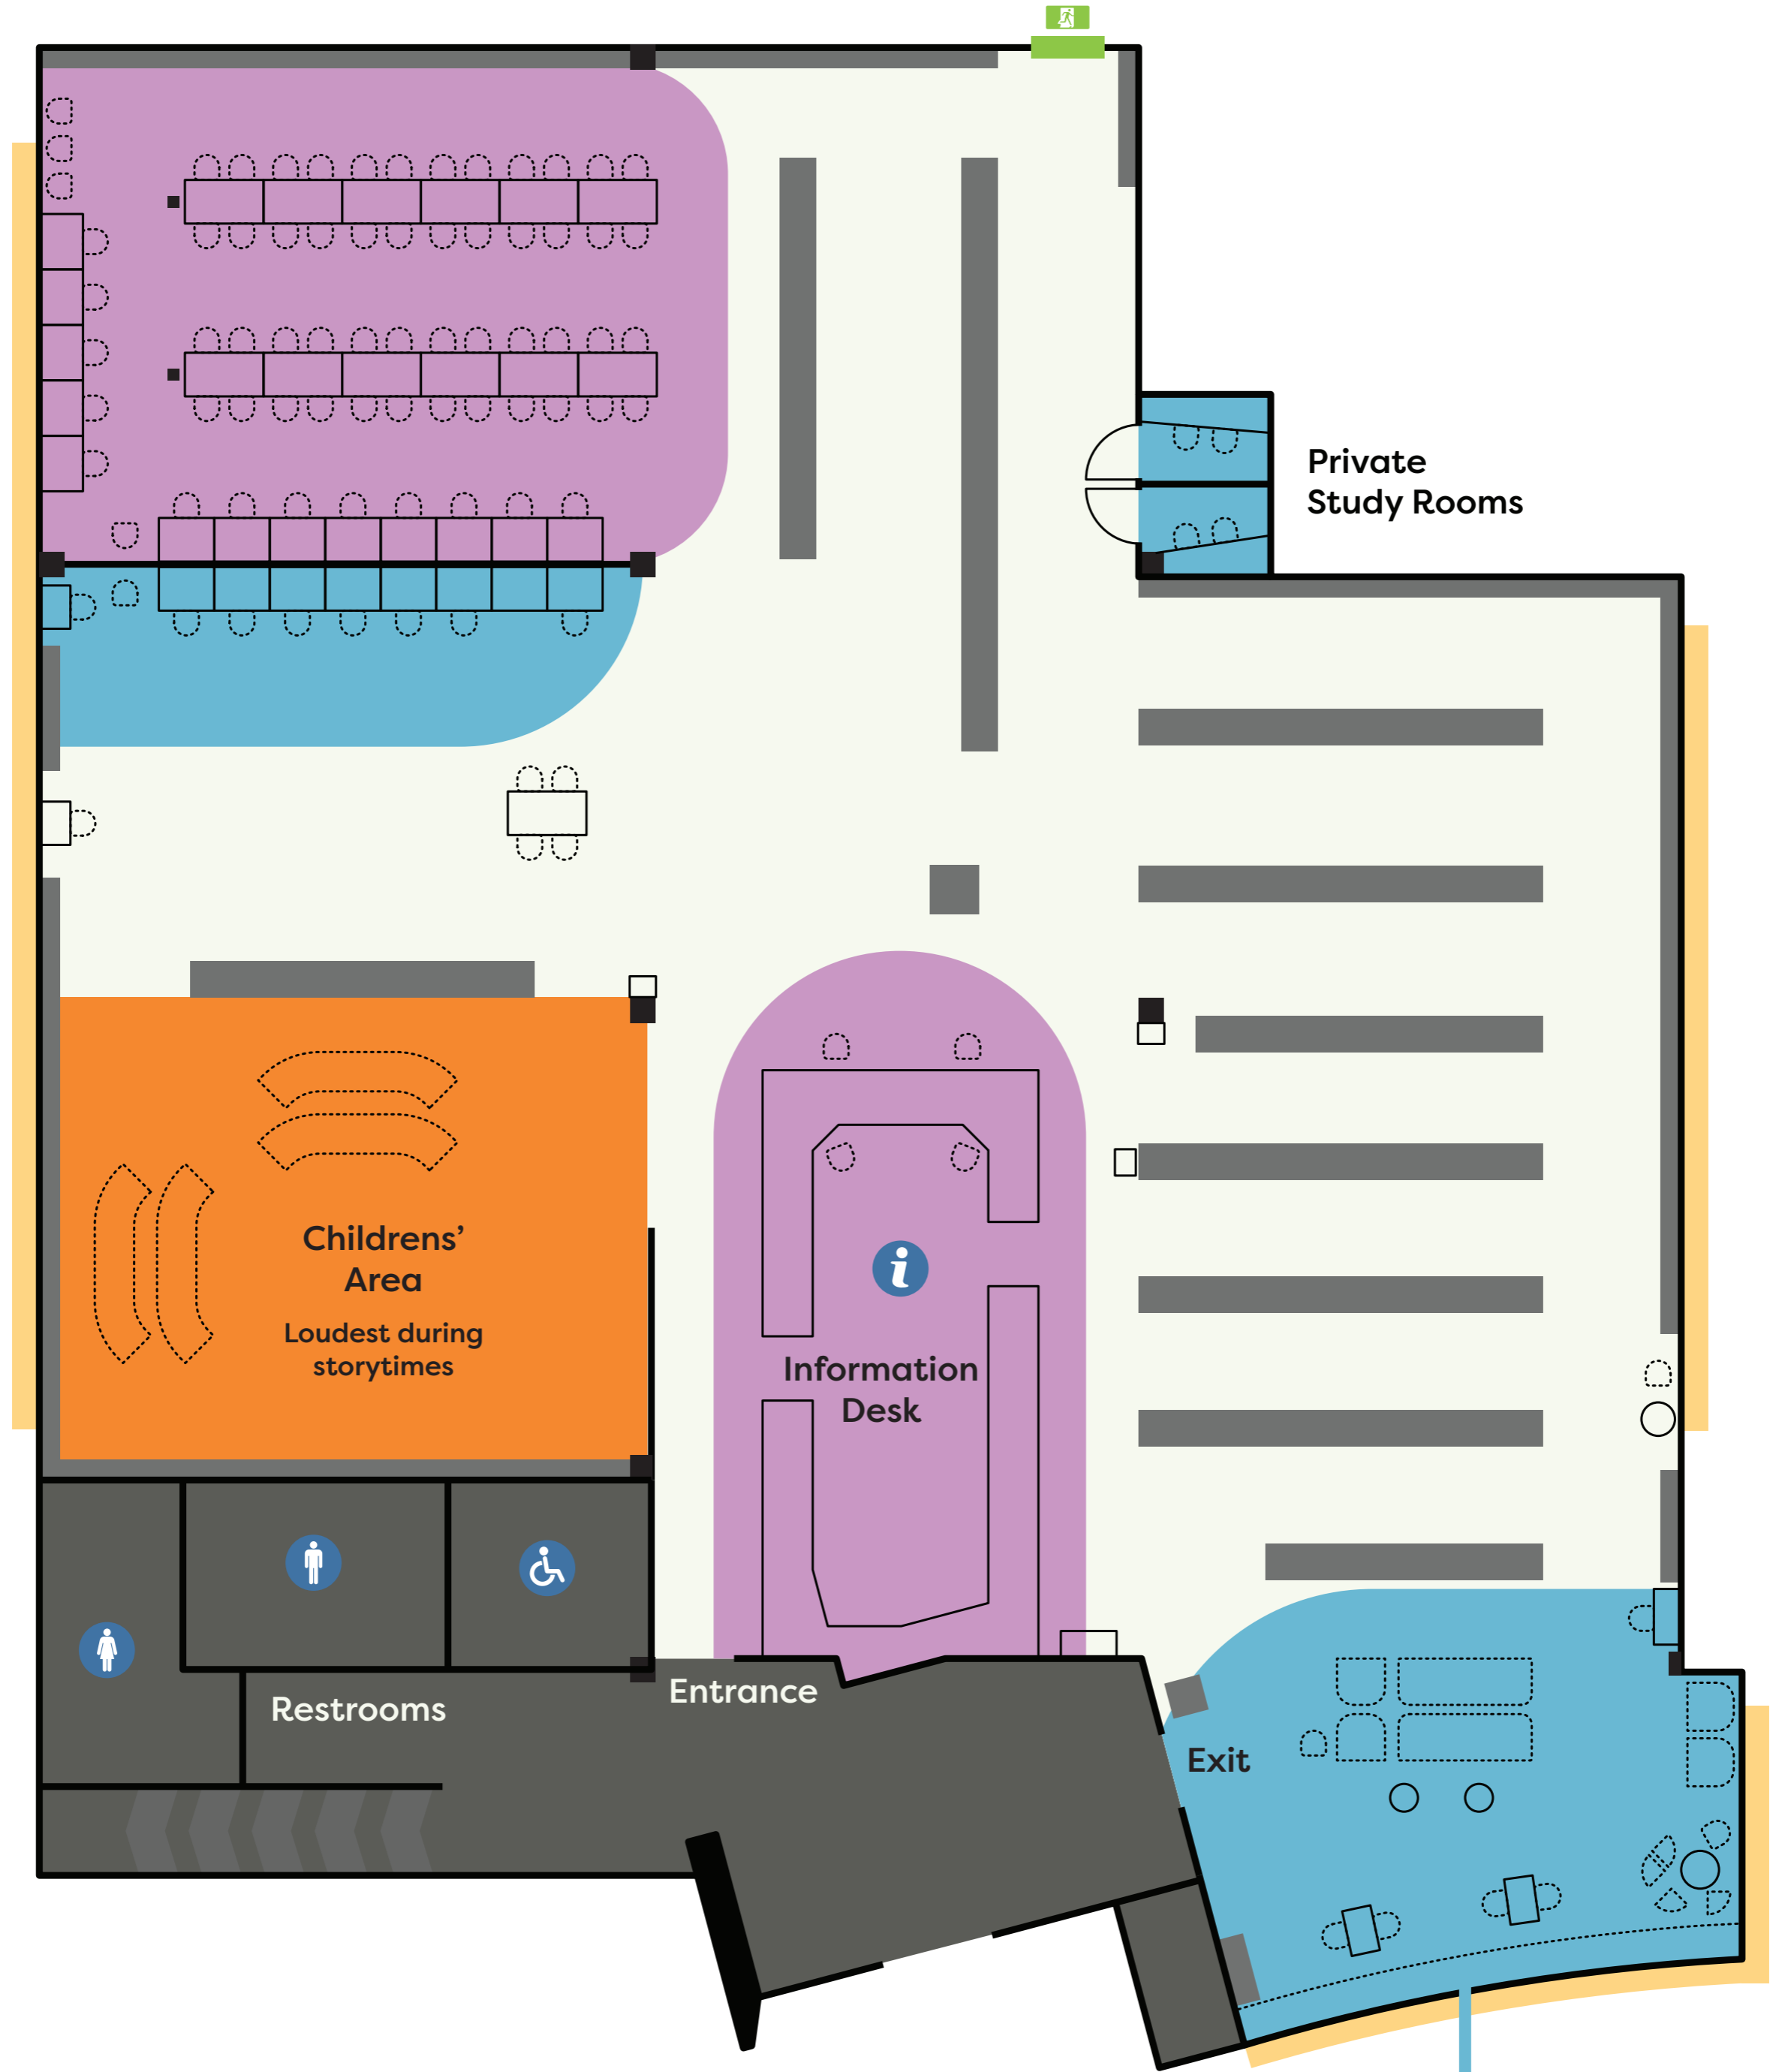

# Oakleigh Library Sensory Map

-  Seating
-  Shelving
-  Table surface
-  Low level noise
-  Medium level noise
-  High level noise
-  Neutral space
-  Natural Light
-  Emergency exit

\*Please note that seating configurations are not permanent and may be subject to change.

# Mulgrave Library Sensory Map

Entrance

Public Access  
Computers

\*Please note that seating area is sometimes used for events and may have elevated noise levels.

Kitchenette

Library

Reading Nook

Information Desk

Shared Quiet Room

-  Seating
-  Shelving
-  Table surface
-  Low level noise
-  Medium level noise
-  High level noise
-  Neutral space
-  Natural Light
-  Emergency exit

\*Please note that seating configurations are not permanent and may be subject to change.

# Mount Waverley Library Sensory Map

- |   |                 |   |                    |
|---|-----------------|---|--------------------|
|  | Seating         |  | Medium level noise |
|  | Shelving        |  | High level noise   |
|  | Table surface   |  | Neutral space      |
|  | Low level noise |  | Natural Light      |
|   |                 |  | Emergency exit     |