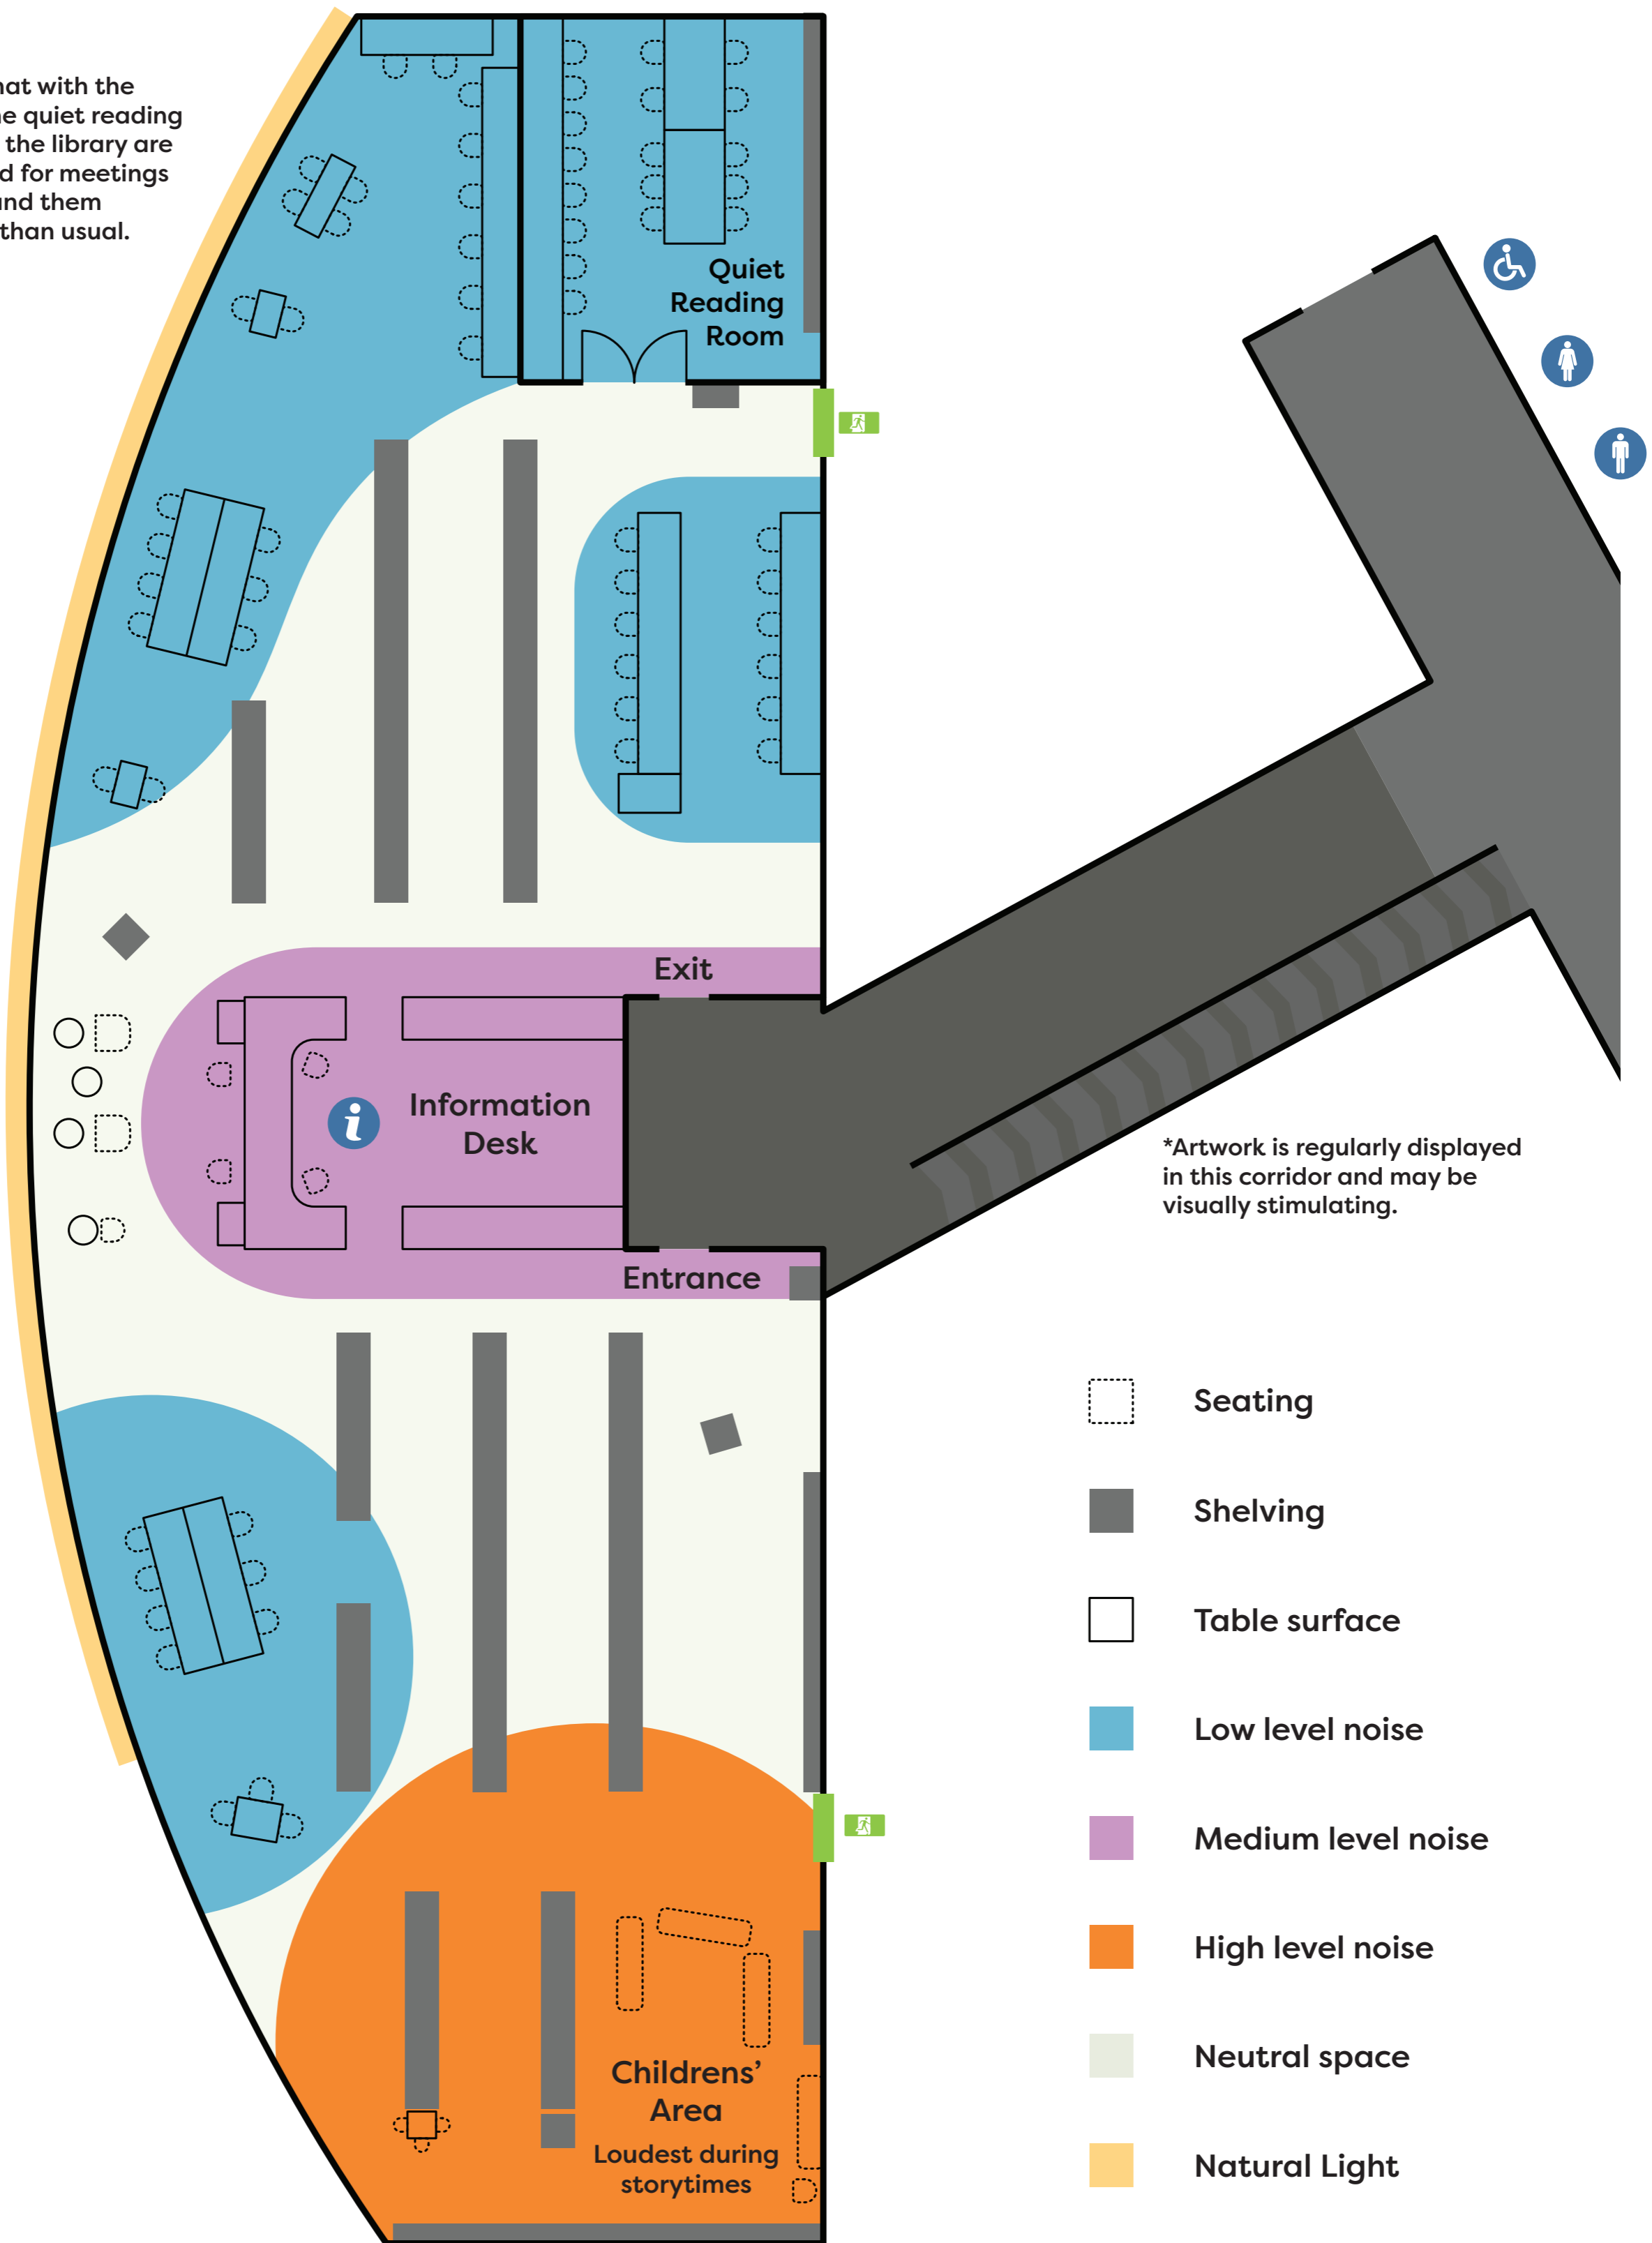

Wheelers Hill Library Sensory Map

*Please note that with the exception of the quiet reading room, tables in the library are sometimes used for meetings and areas around them may be louder than usual.

*Artwork is regularly displayed in this corridor and may be visually stimulating.

- Seating
- Shelving
- Table surface
- Low level noise
- Medium level noise
- High level noise
- Neutral space
- Natural Light
- Emergency exit

*Please note that seating configurations are not permanent and may be subject to change.