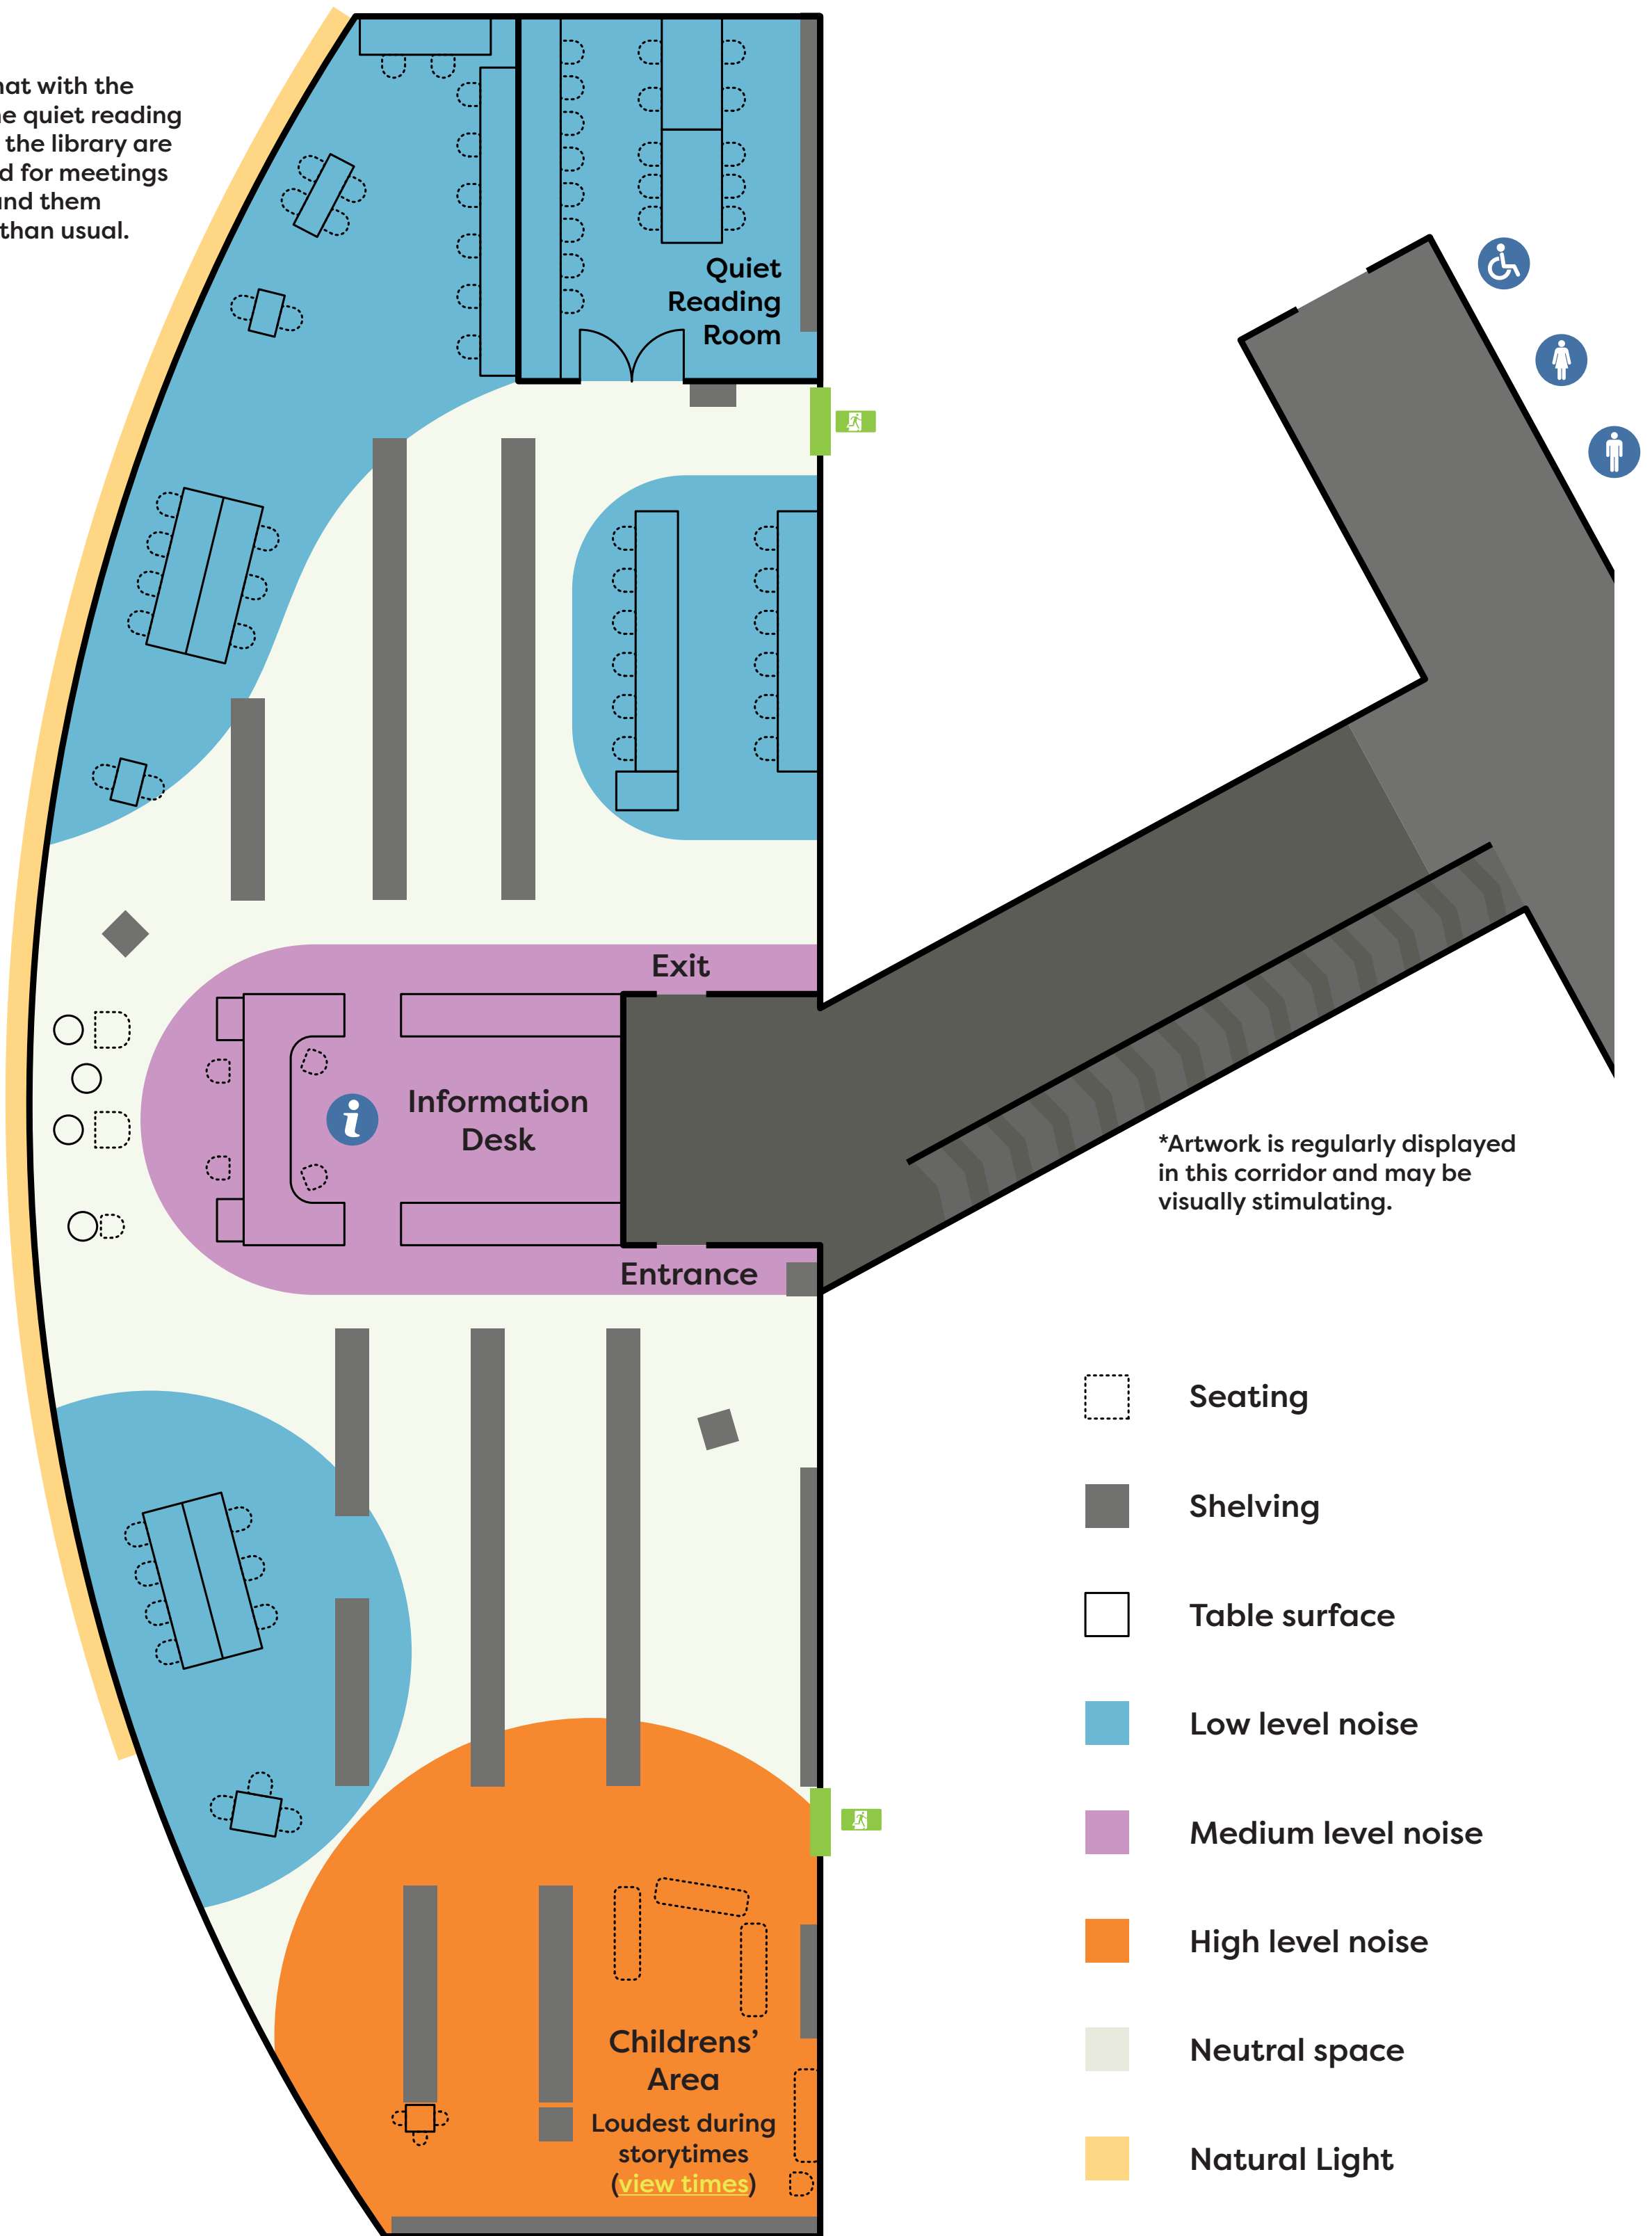

# Mulgrave Library Sensory Map

Entrance

Public Access  
Computers

\*Please note that seating area is sometimes used for events and may have elevated noise levels.

Kitchenette

Library

Reading Nook

Information Desk

Shared Quiet Room

-  Seating
-  Shelving
-  Table surface
-  Low level noise
-  Medium level noise
-  High level noise
-  Neutral space
-  Natural Light
-  Emergency exit

\*Please note that seating configurations are not permanent and may be subject to change.

# Mount Waverley Library Sensory Map

- |   |                 |   |                    |
|---|-----------------|---|--------------------|
|  | Seating         |  | Medium level noise |
|  | Shelving        |  | High level noise   |
|  | Table surface   |  | Neutral space      |
|  | Low level noise |  | Natural Light      |
|   |                 |  | Emergency exit     |

\*Artwork is regularly displayed in this corridor and may be visually stimulating.

-  Seating
-  Shelving
-  Table surface
-  Low level noise
-  Medium level noise
-  High level noise
-  Neutral space
-  Natural Light
-  Emergency exit