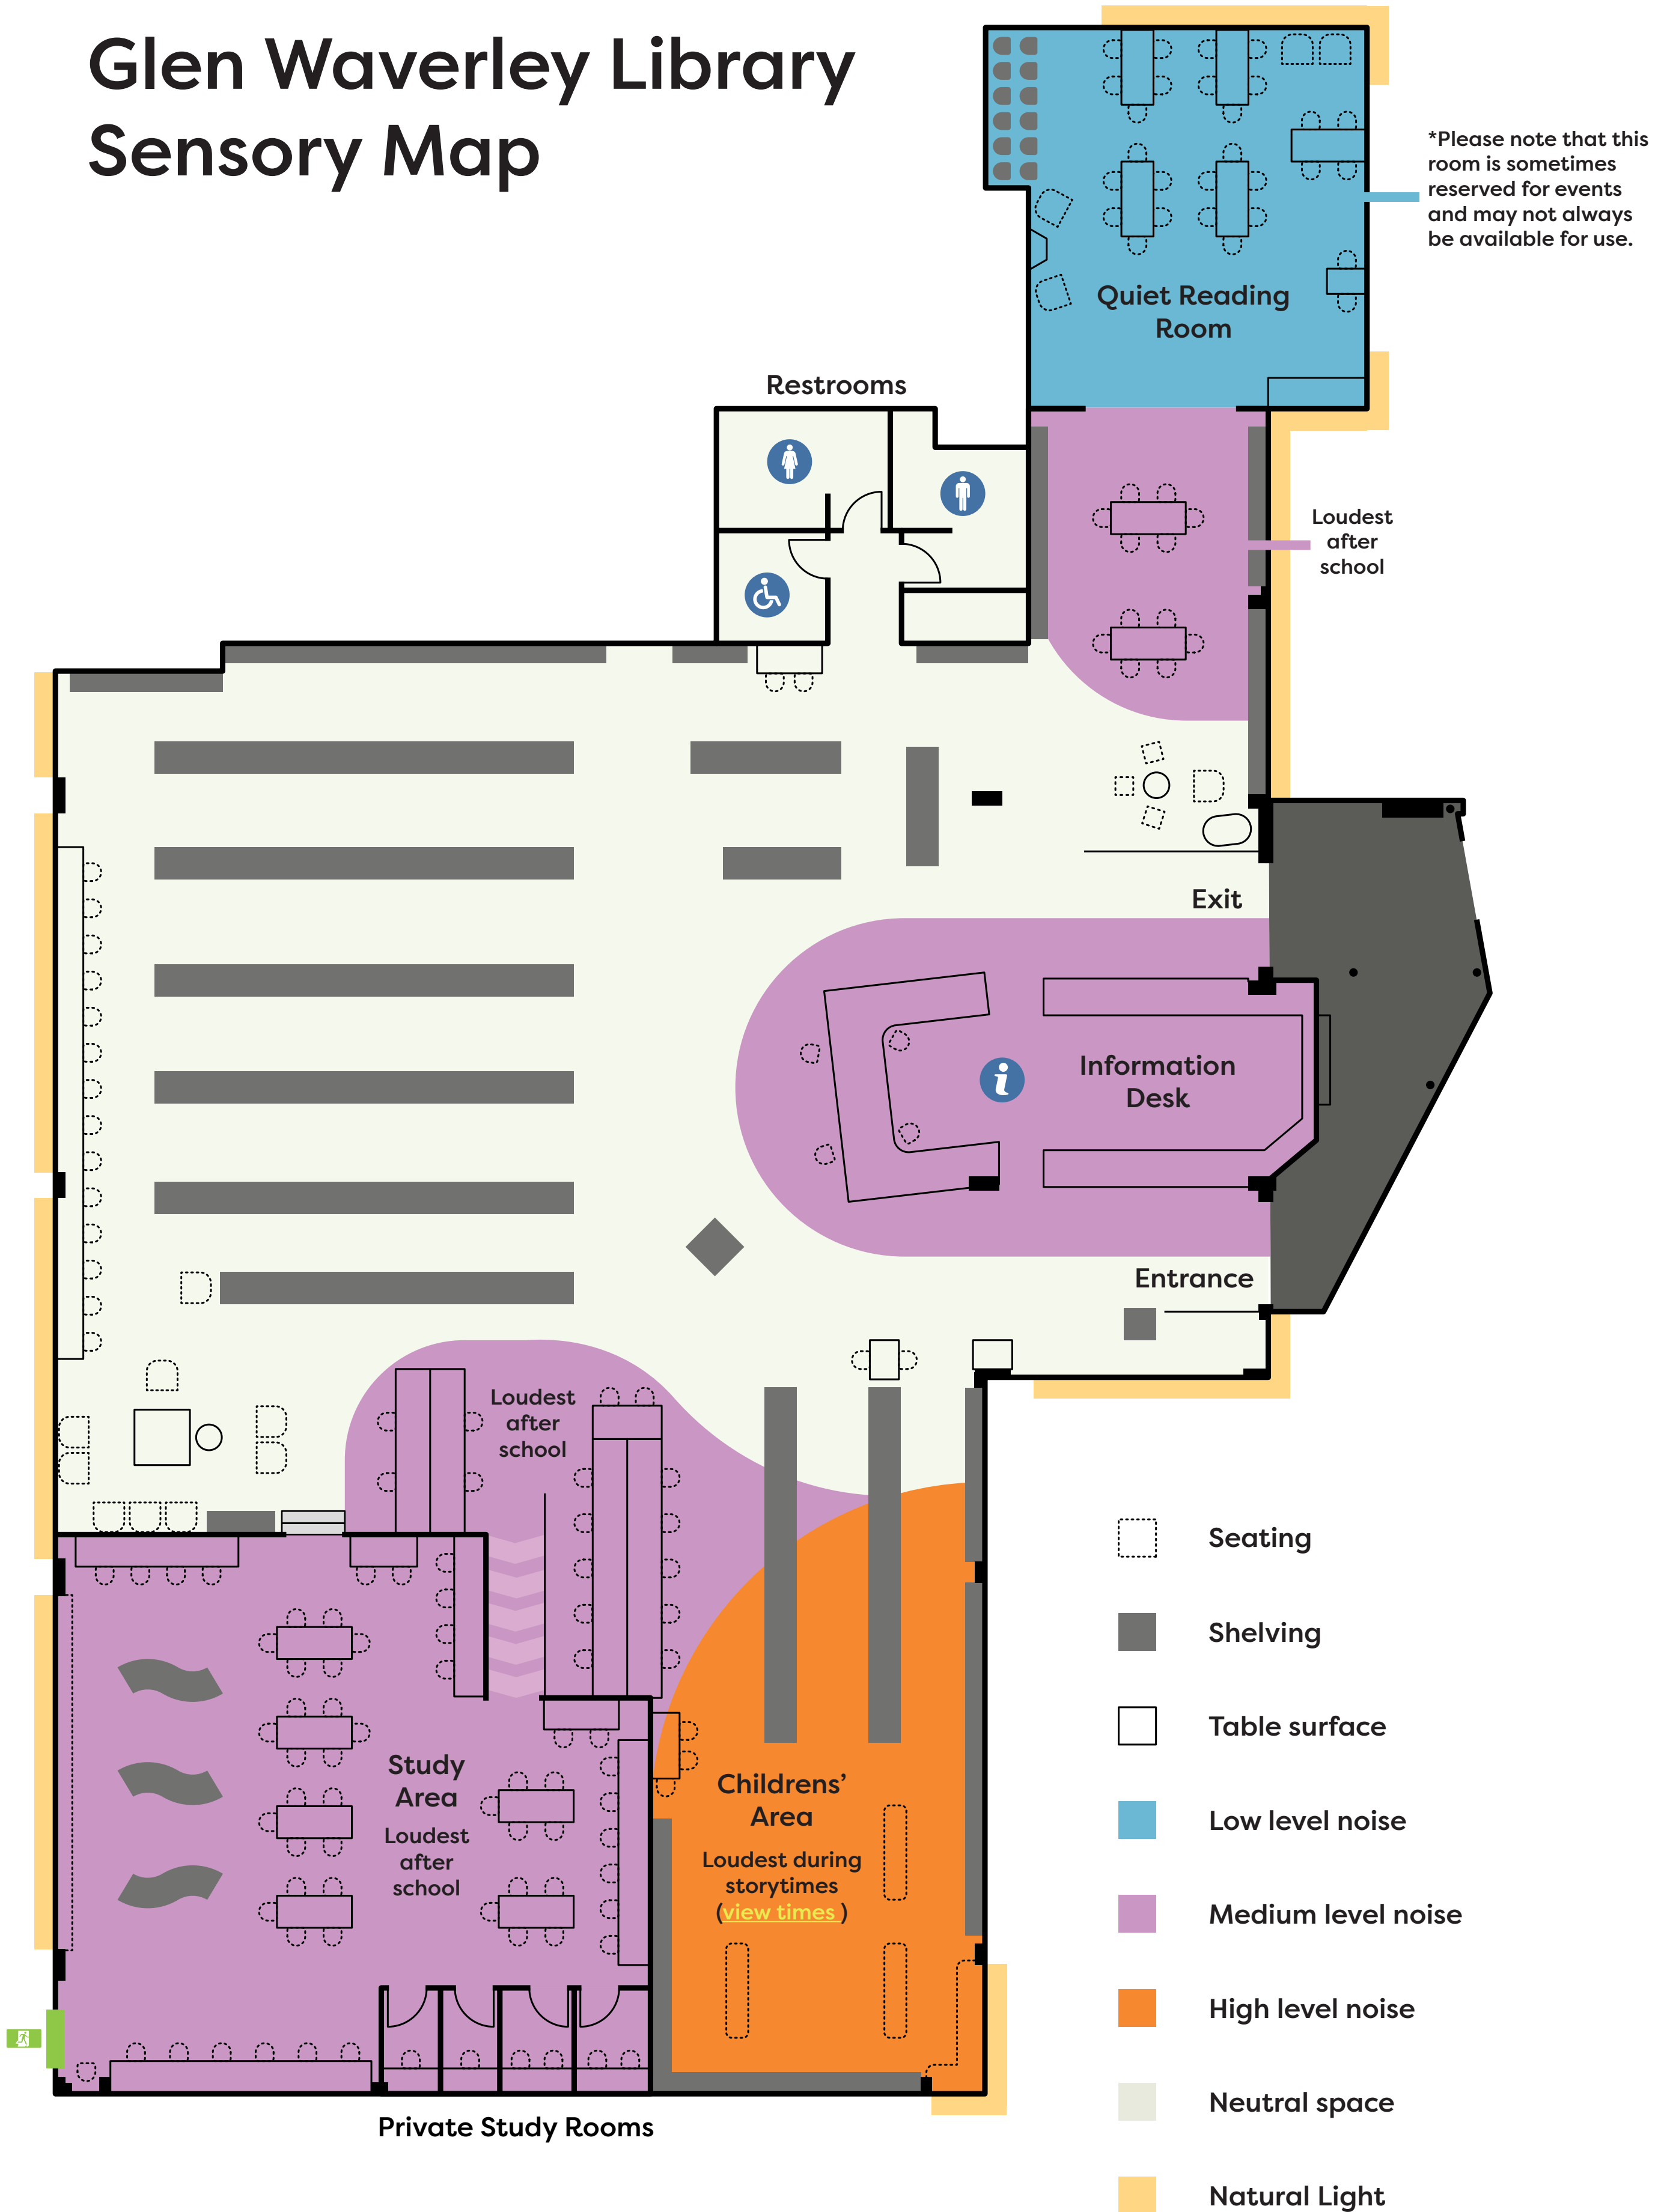

# Oakleigh Library Sensory Map

# Clayton Library Sensory Map

# Glen Waverley Library Sensory Map

\*Please note that this room is sometimes reserved for events and may not always be available for use.

\*Please note that seating configurations are not permanent and may be subject to change.

# Mulgrave Library Sensory Map

Entrance

Public Access  
Computers

\*Please note that seating area is sometimes used for events and may have elevated noise levels.

Kitchenette

Library

Reading Nook

Information Desk