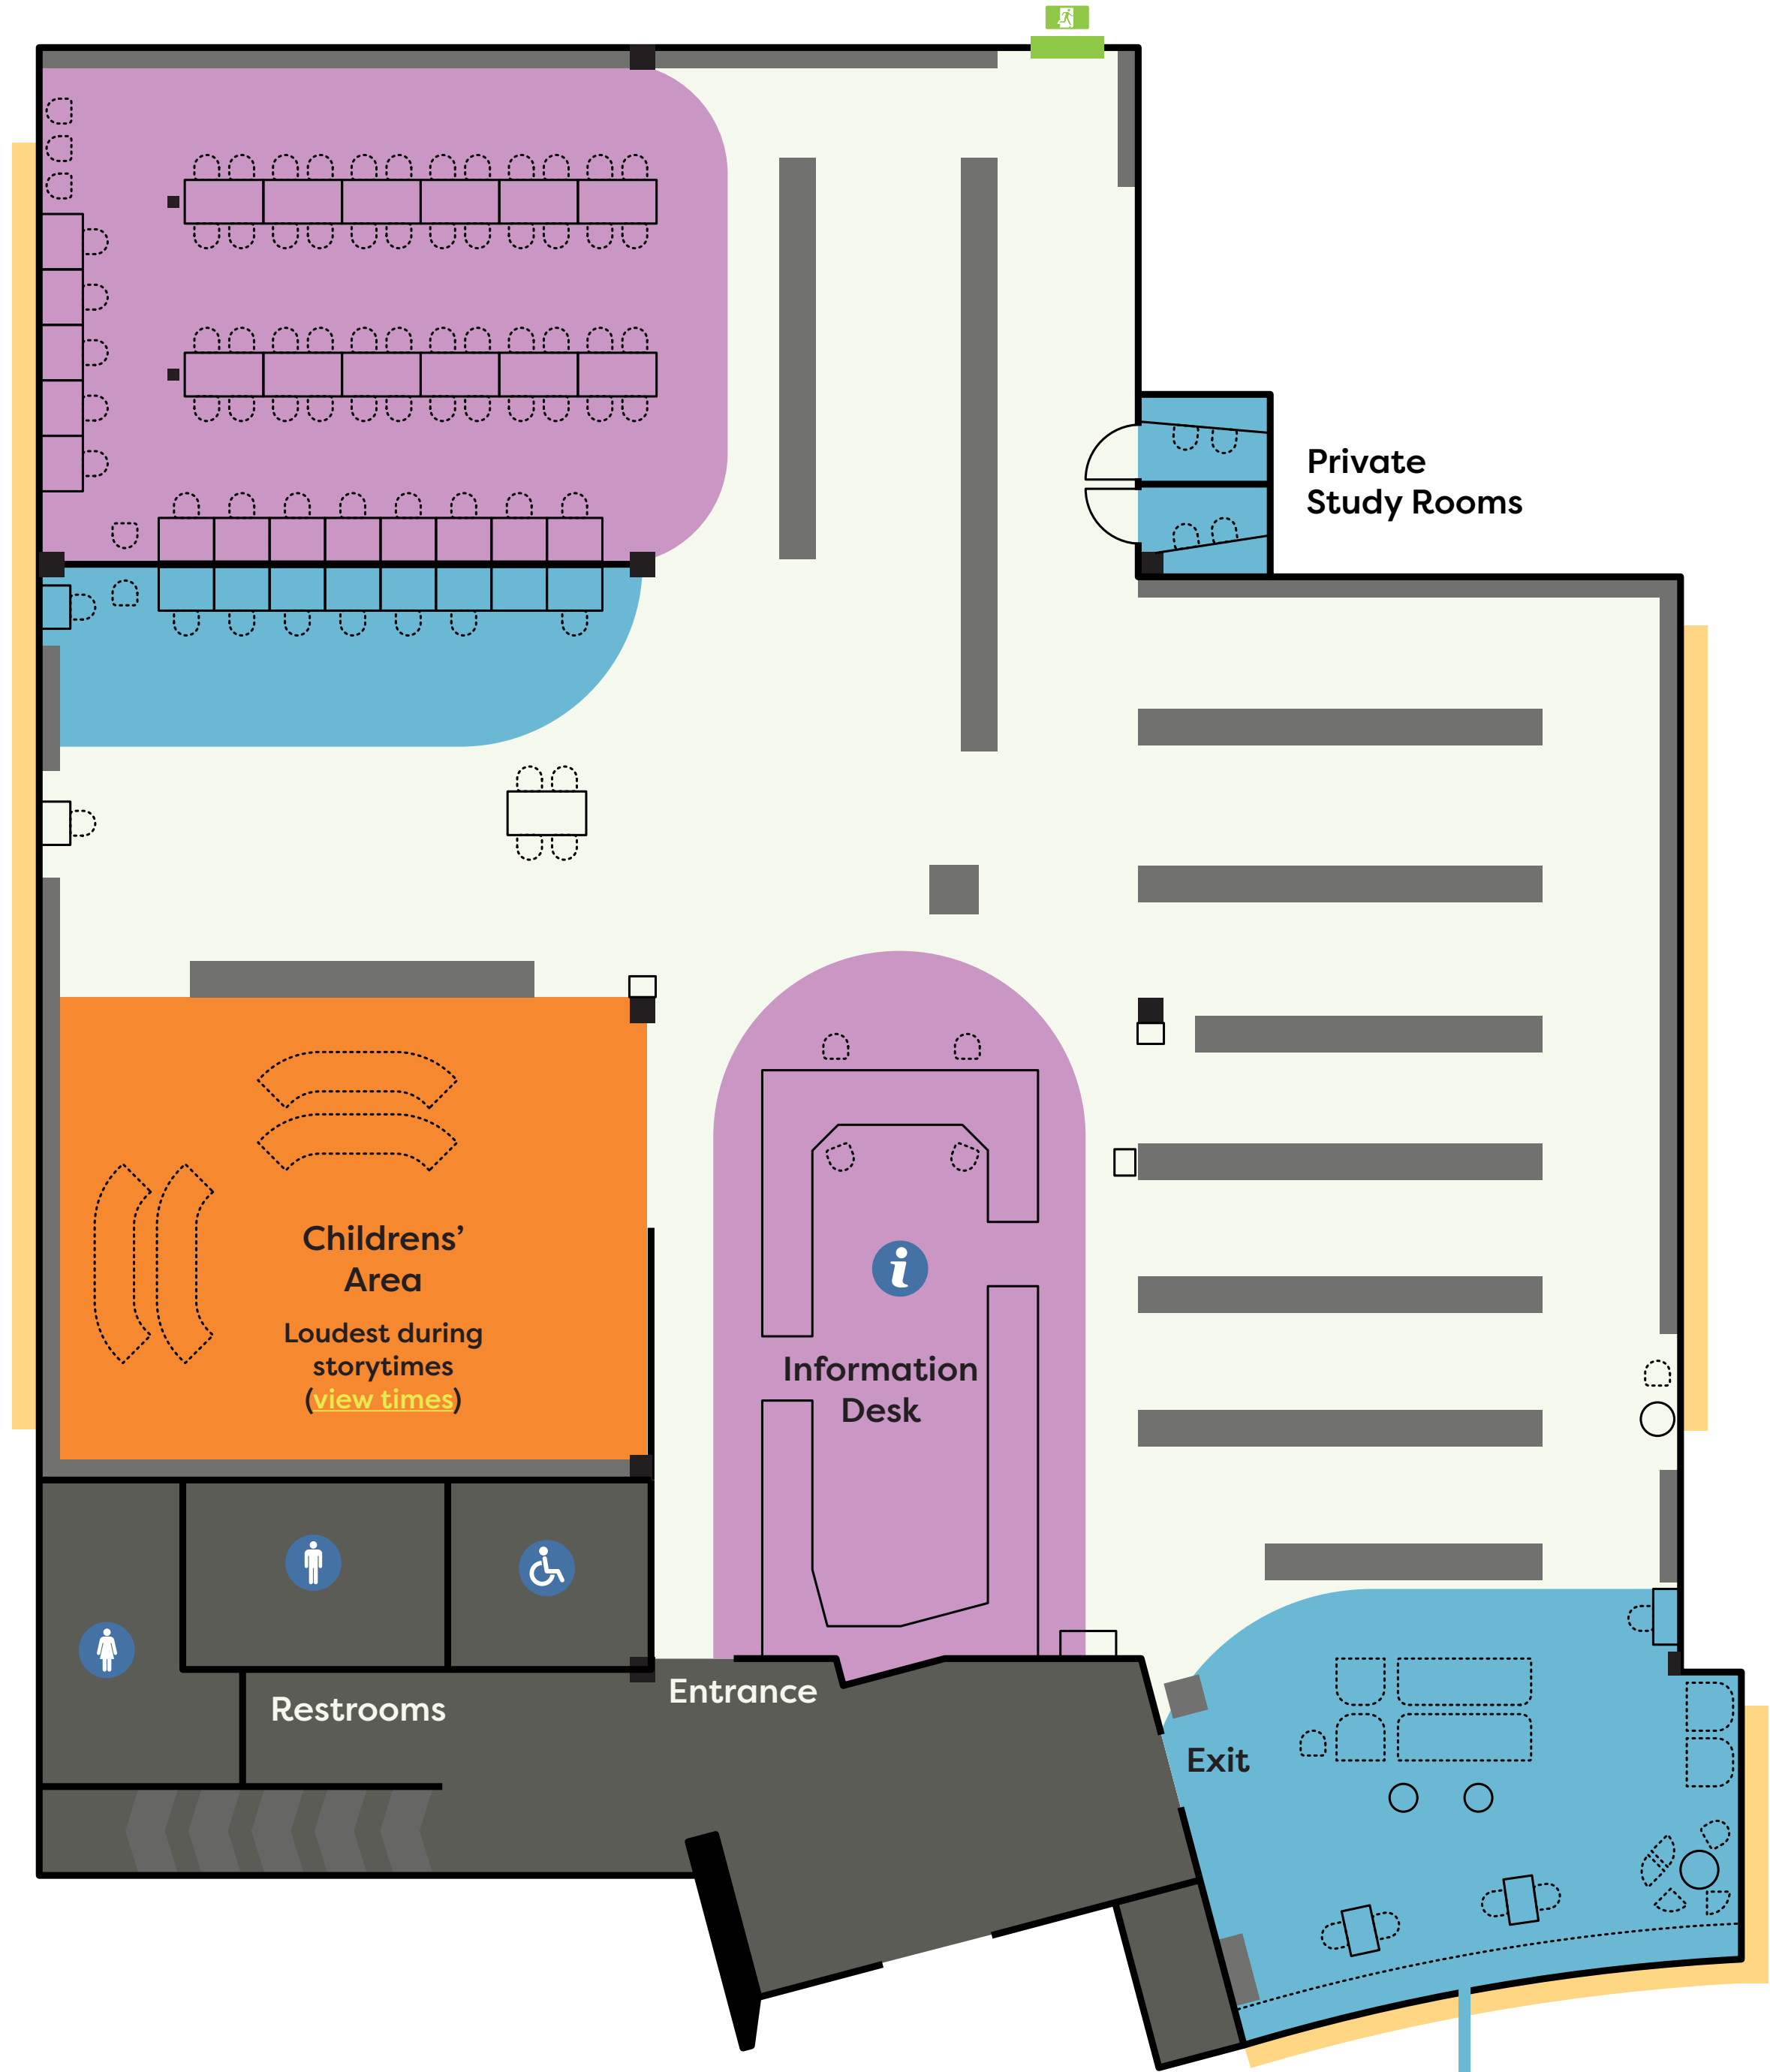

# Mulgrave Library Sensory Map

Entrance

Public Access  
Computers

\*Please note that seating area is sometimes used for events and may have elevated noise levels.

Kitchenette

Library

Reading Nook

Information Desk

Shared Quiet Room

-  Seating
-  Shelving
-  Table surface
-  Low level noise
-  Medium level noise
-  High level noise
-  Neutral space
-  Natural Light
-  Emergency exit

\*Please note that seating configurations are not permanent and may be subject to change.

# Mount Waverley Library Sensory Map

- |   |                 |   |                    |
|---|-----------------|---|--------------------|
|  | Seating         |  | Medium level noise |
|  | Shelving        |  | High level noise   |
|  | Table surface   |  | Neutral space      |
|  | Low level noise |  | Natural Light      |
|   |                 |  | Emergency exit     |