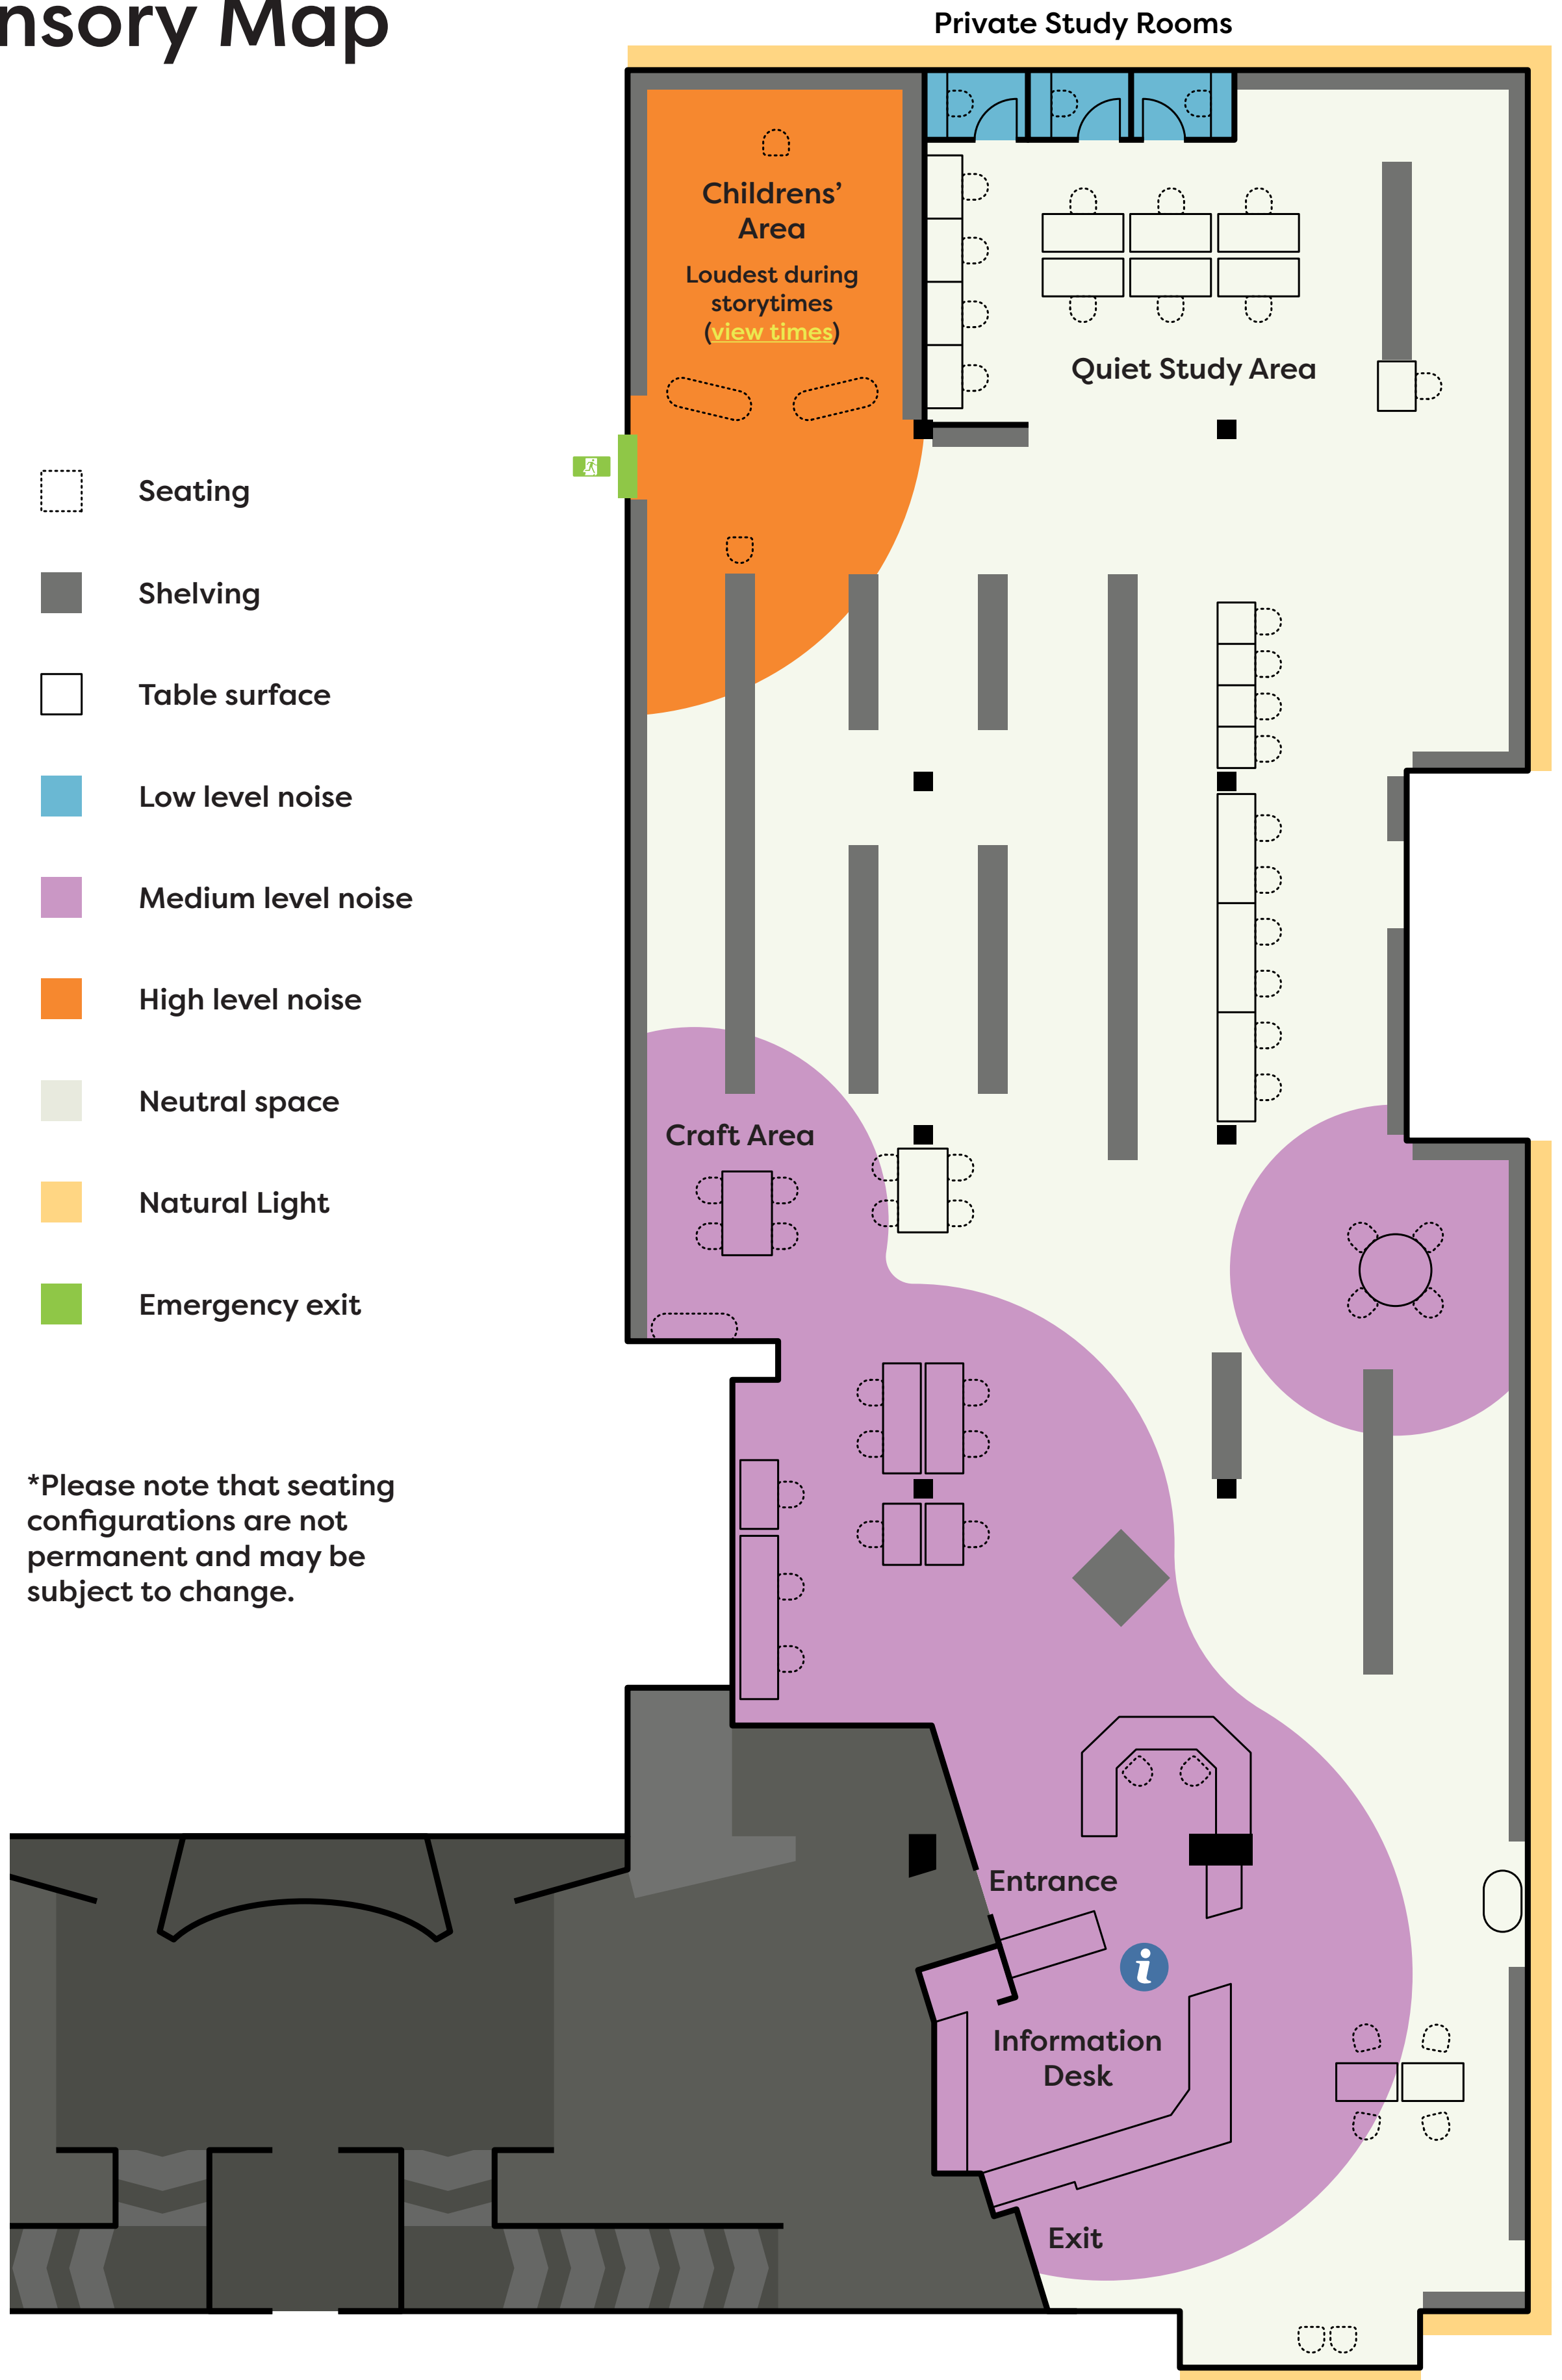

# Oakleigh Library Sensory Map

# Clayton Library Sensory Map

# Glen Waverley Library Sensory Map

\*Please note that this room is sometimes reserved for events and may not always be available for use.

\*Please note that seating configurations are not permanent and may be subject to change.

# Mulgrave Library Sensory Map

Entrance

Public Access  
Computers

\*Please note that seating area is sometimes used for events and may have elevated noise levels.

Kitchenette

Library

Reading Nook

Information Desk